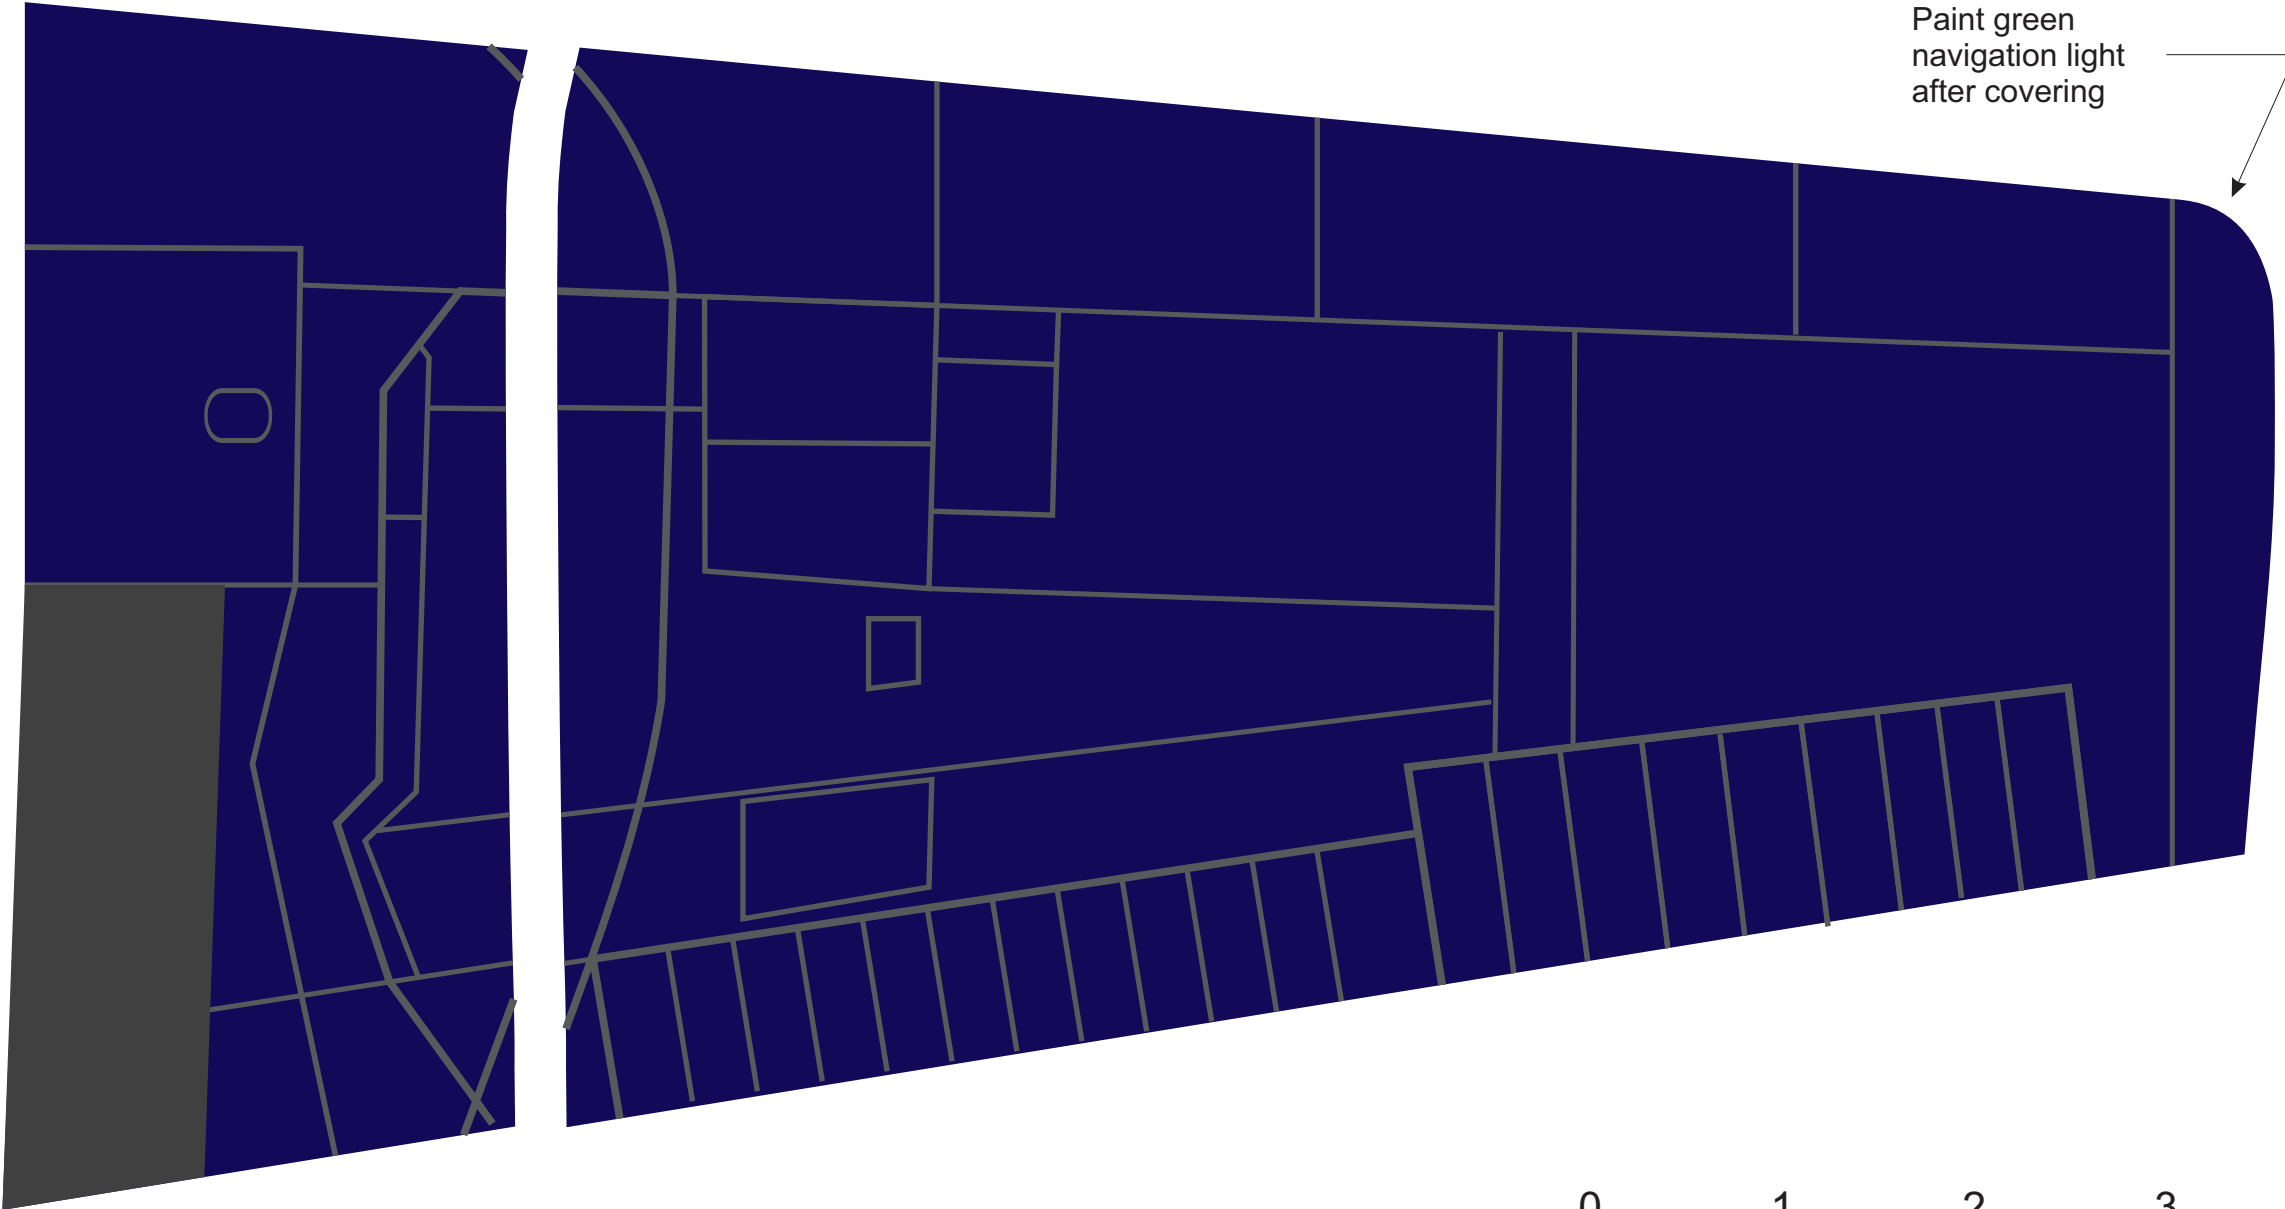

Paint green  
navigation light  
after covering

Paint green  
navigation light  
after covering

0 1 2 3

INCHES

INCHES

LEFT

0 1 2 3

INCHES