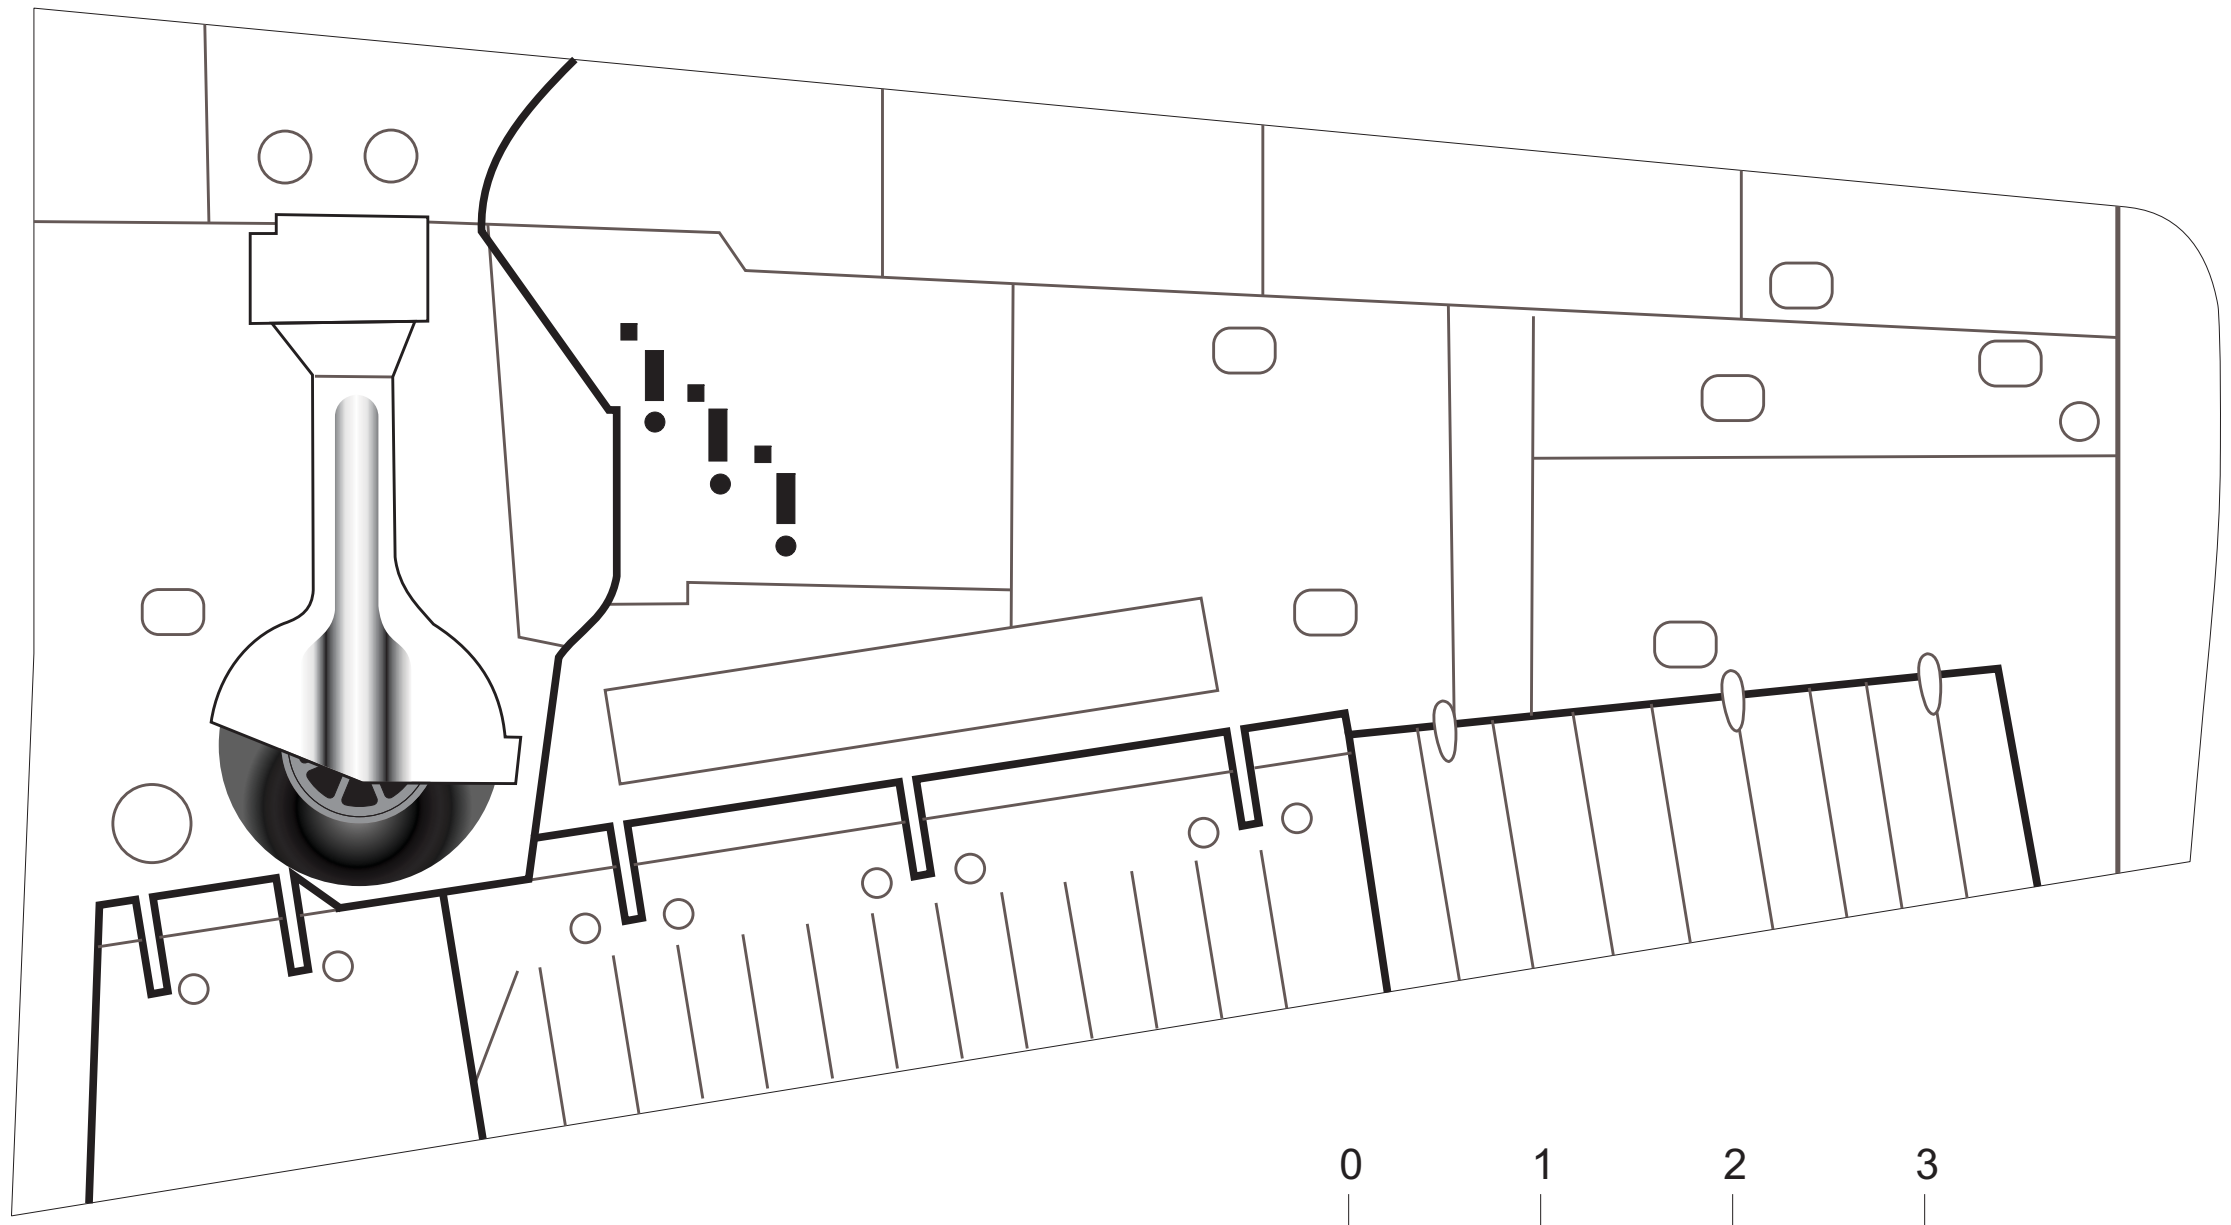

Paint green  
navigation light  
after covering

Paint green  
navigation light  
after covering

0 1 2 3

INCHES

INCHES

LEFT

0 1 2 3

INCHES