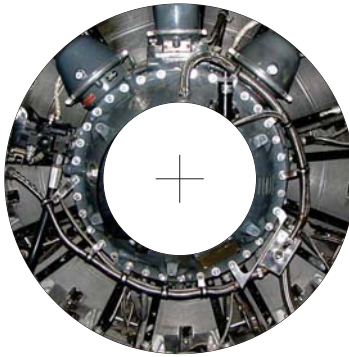

Paint green  
navigation light  
after covering

Paint green  
navigation light  
after covering

0 1 2 3

INCHES

INCHES

LEFT

0 1 2 3

INCHES