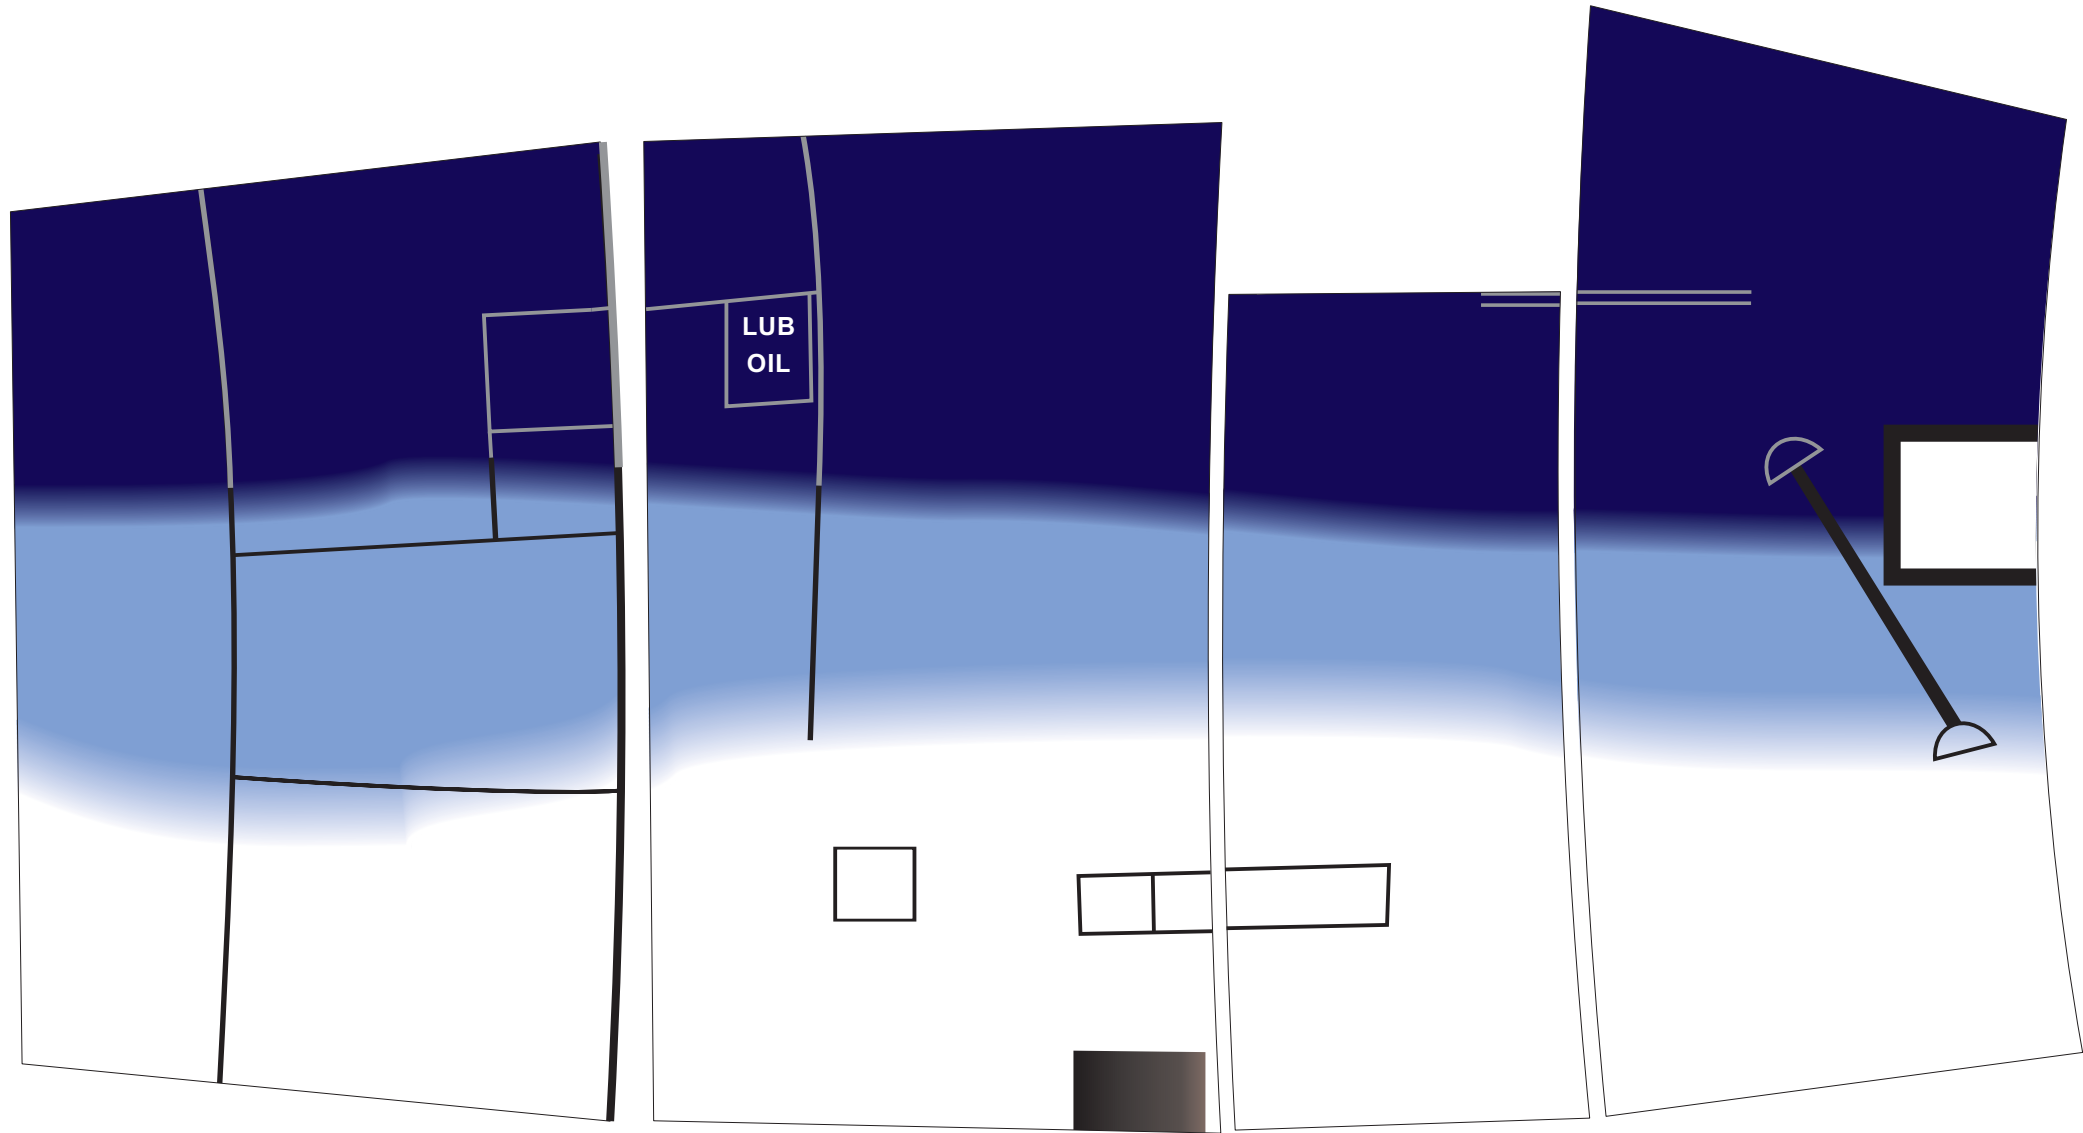

Paint green  
navigation light  
after covering

Paint green  
navigation light  
after covering

0 1 2 3

INCHES

INCHES

LEFT

0 1 2 3

INCHES