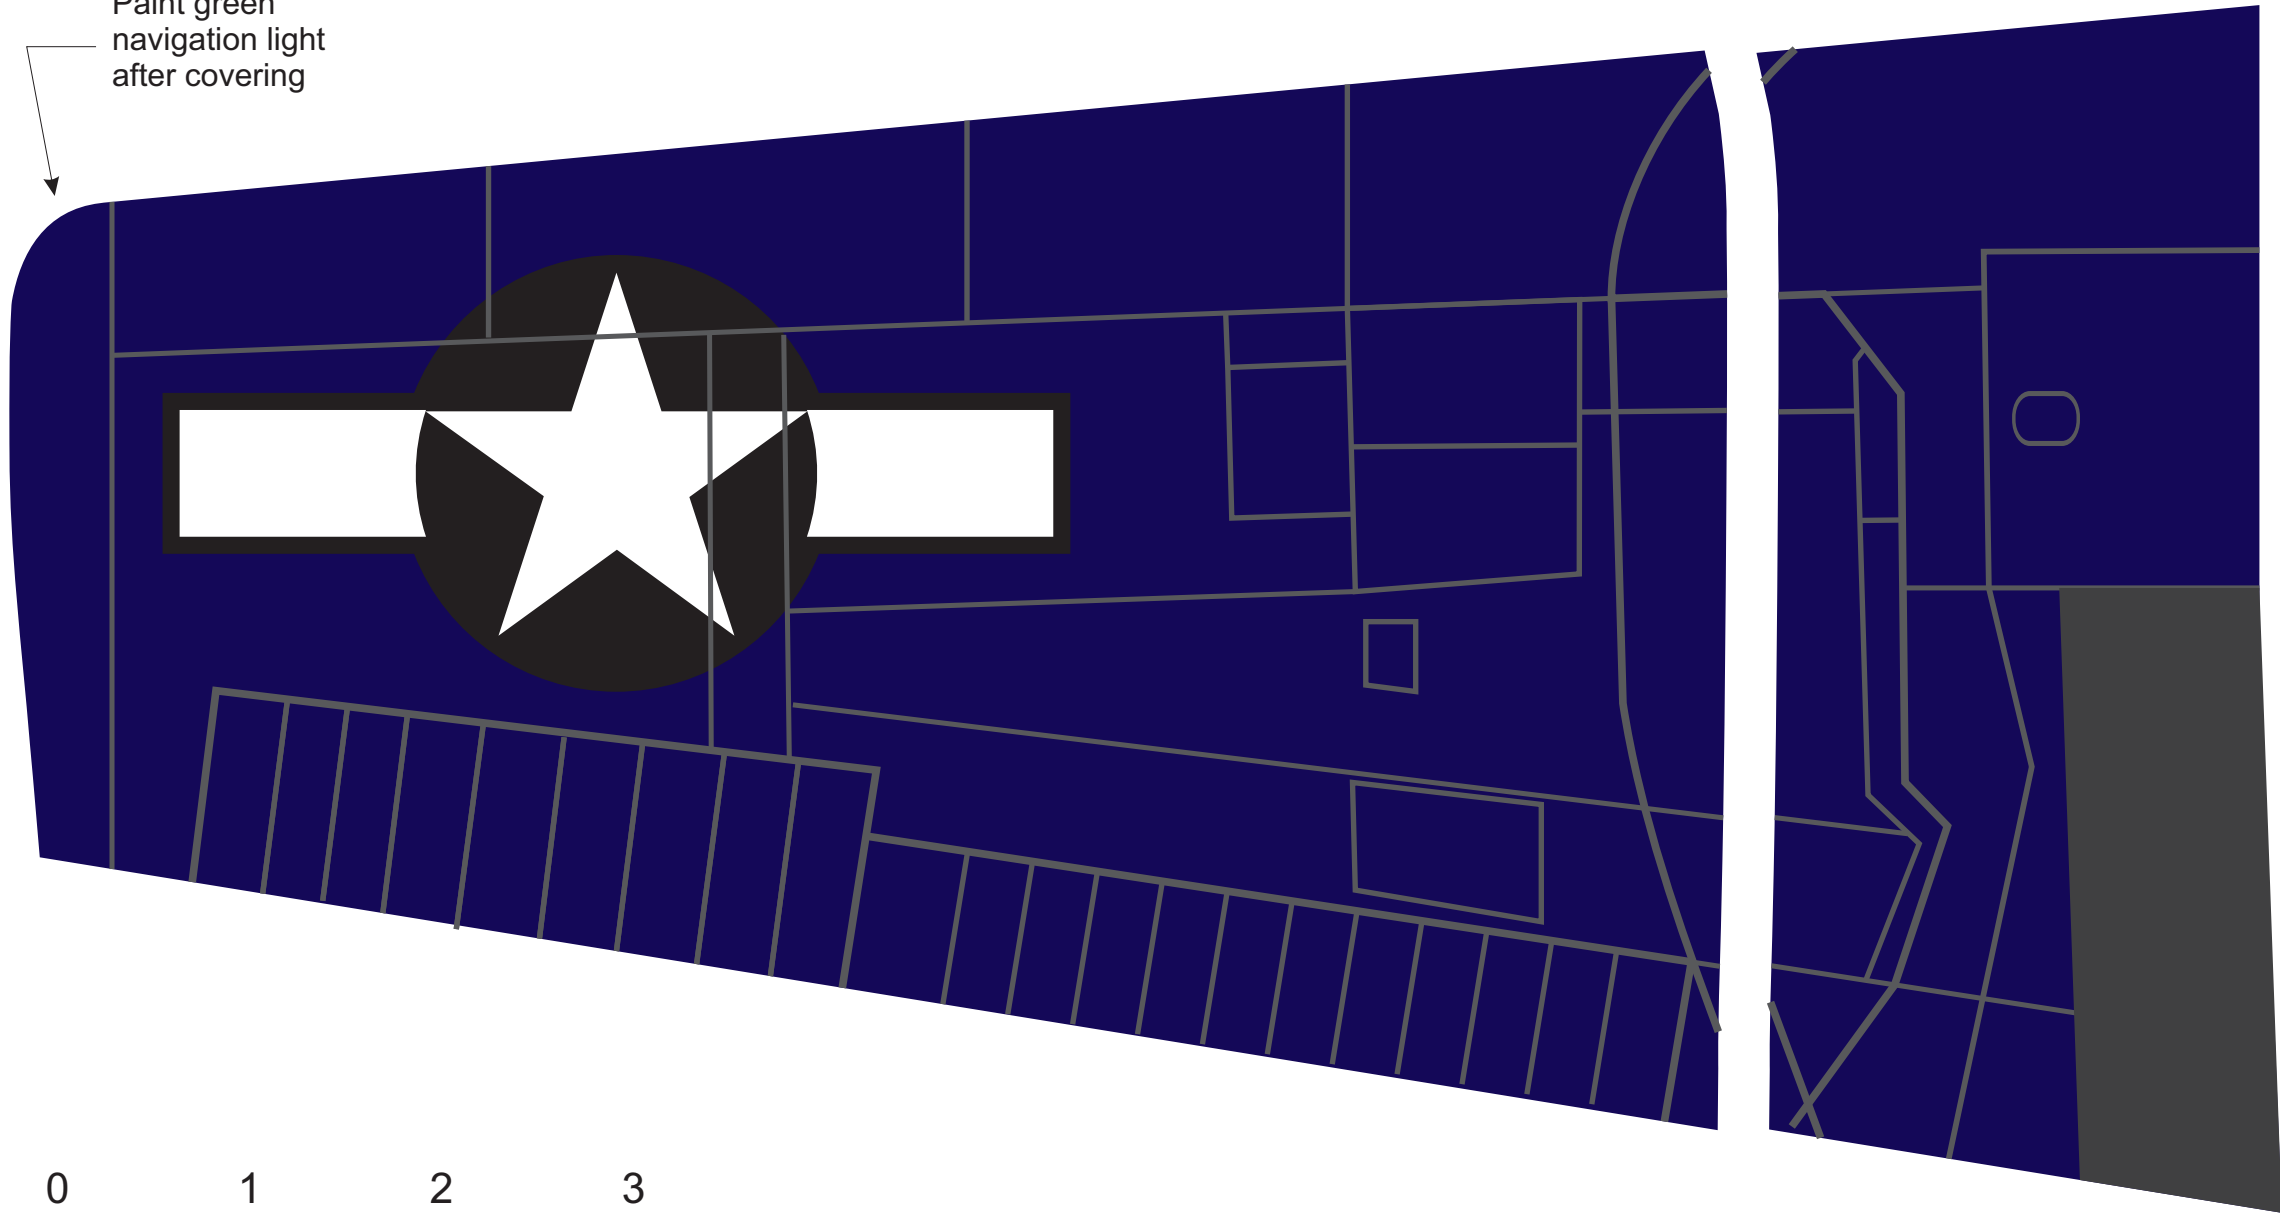

Paint green  
navigation light  
after covering

Paint green  
navigation light  
after covering

0 1 2 3

INCHES

INCHES

LEFT

0 1 2 3

INCHES