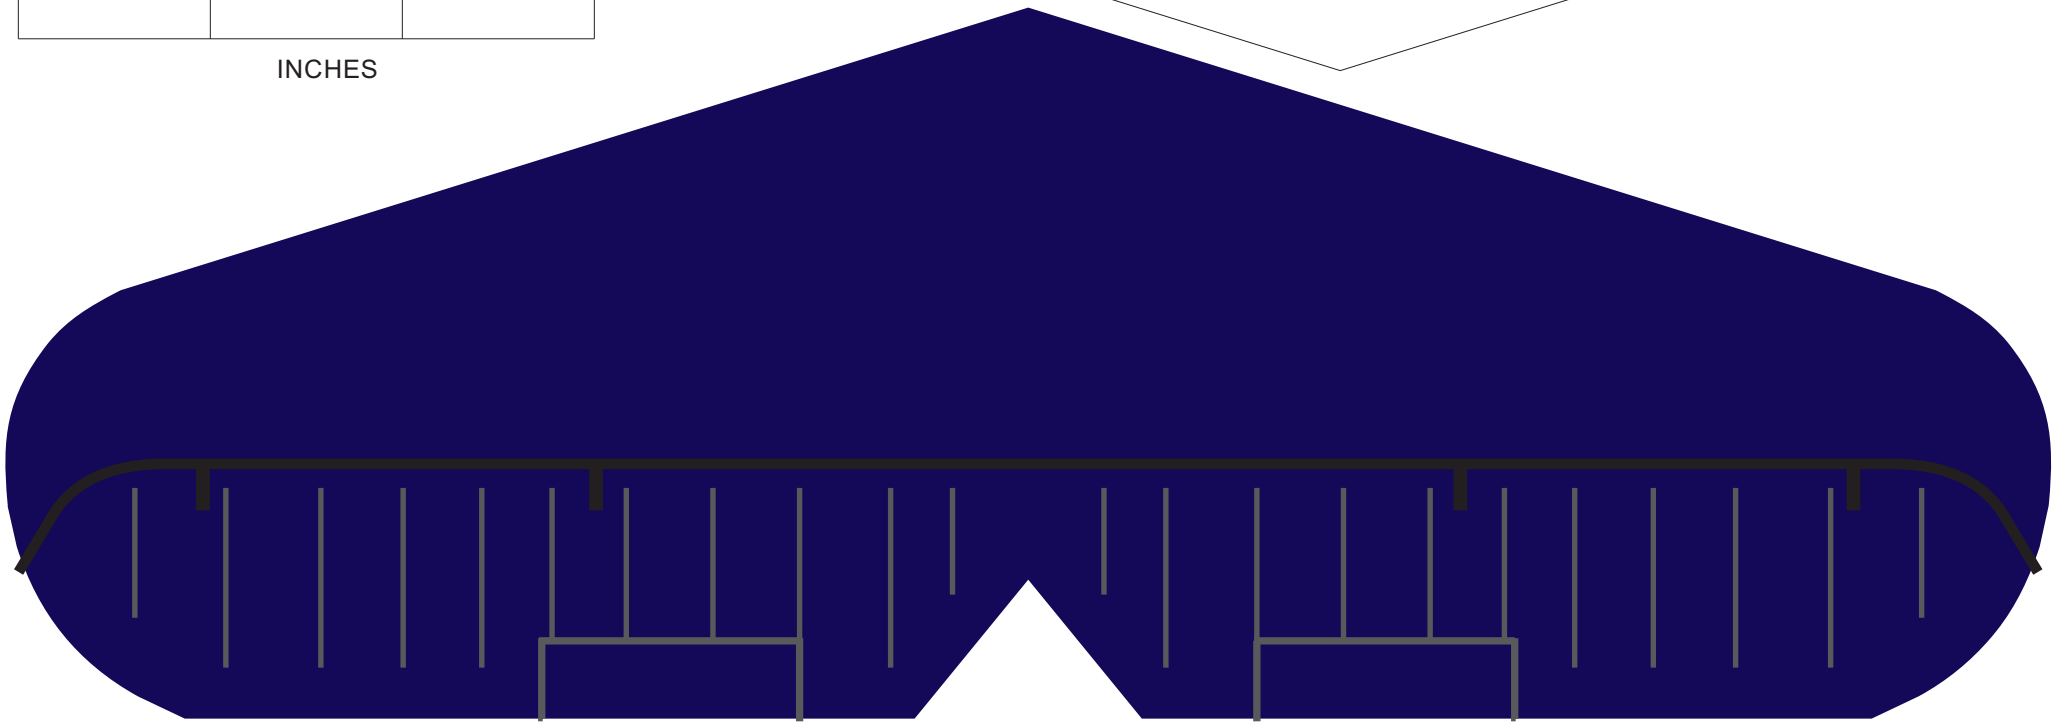

Paint green  
navigation light  
after covering

Paint green  
navigation light  
after covering

0 1 2 3

INCHES

INCHES

LEFT

0 1 2 3

INCHES