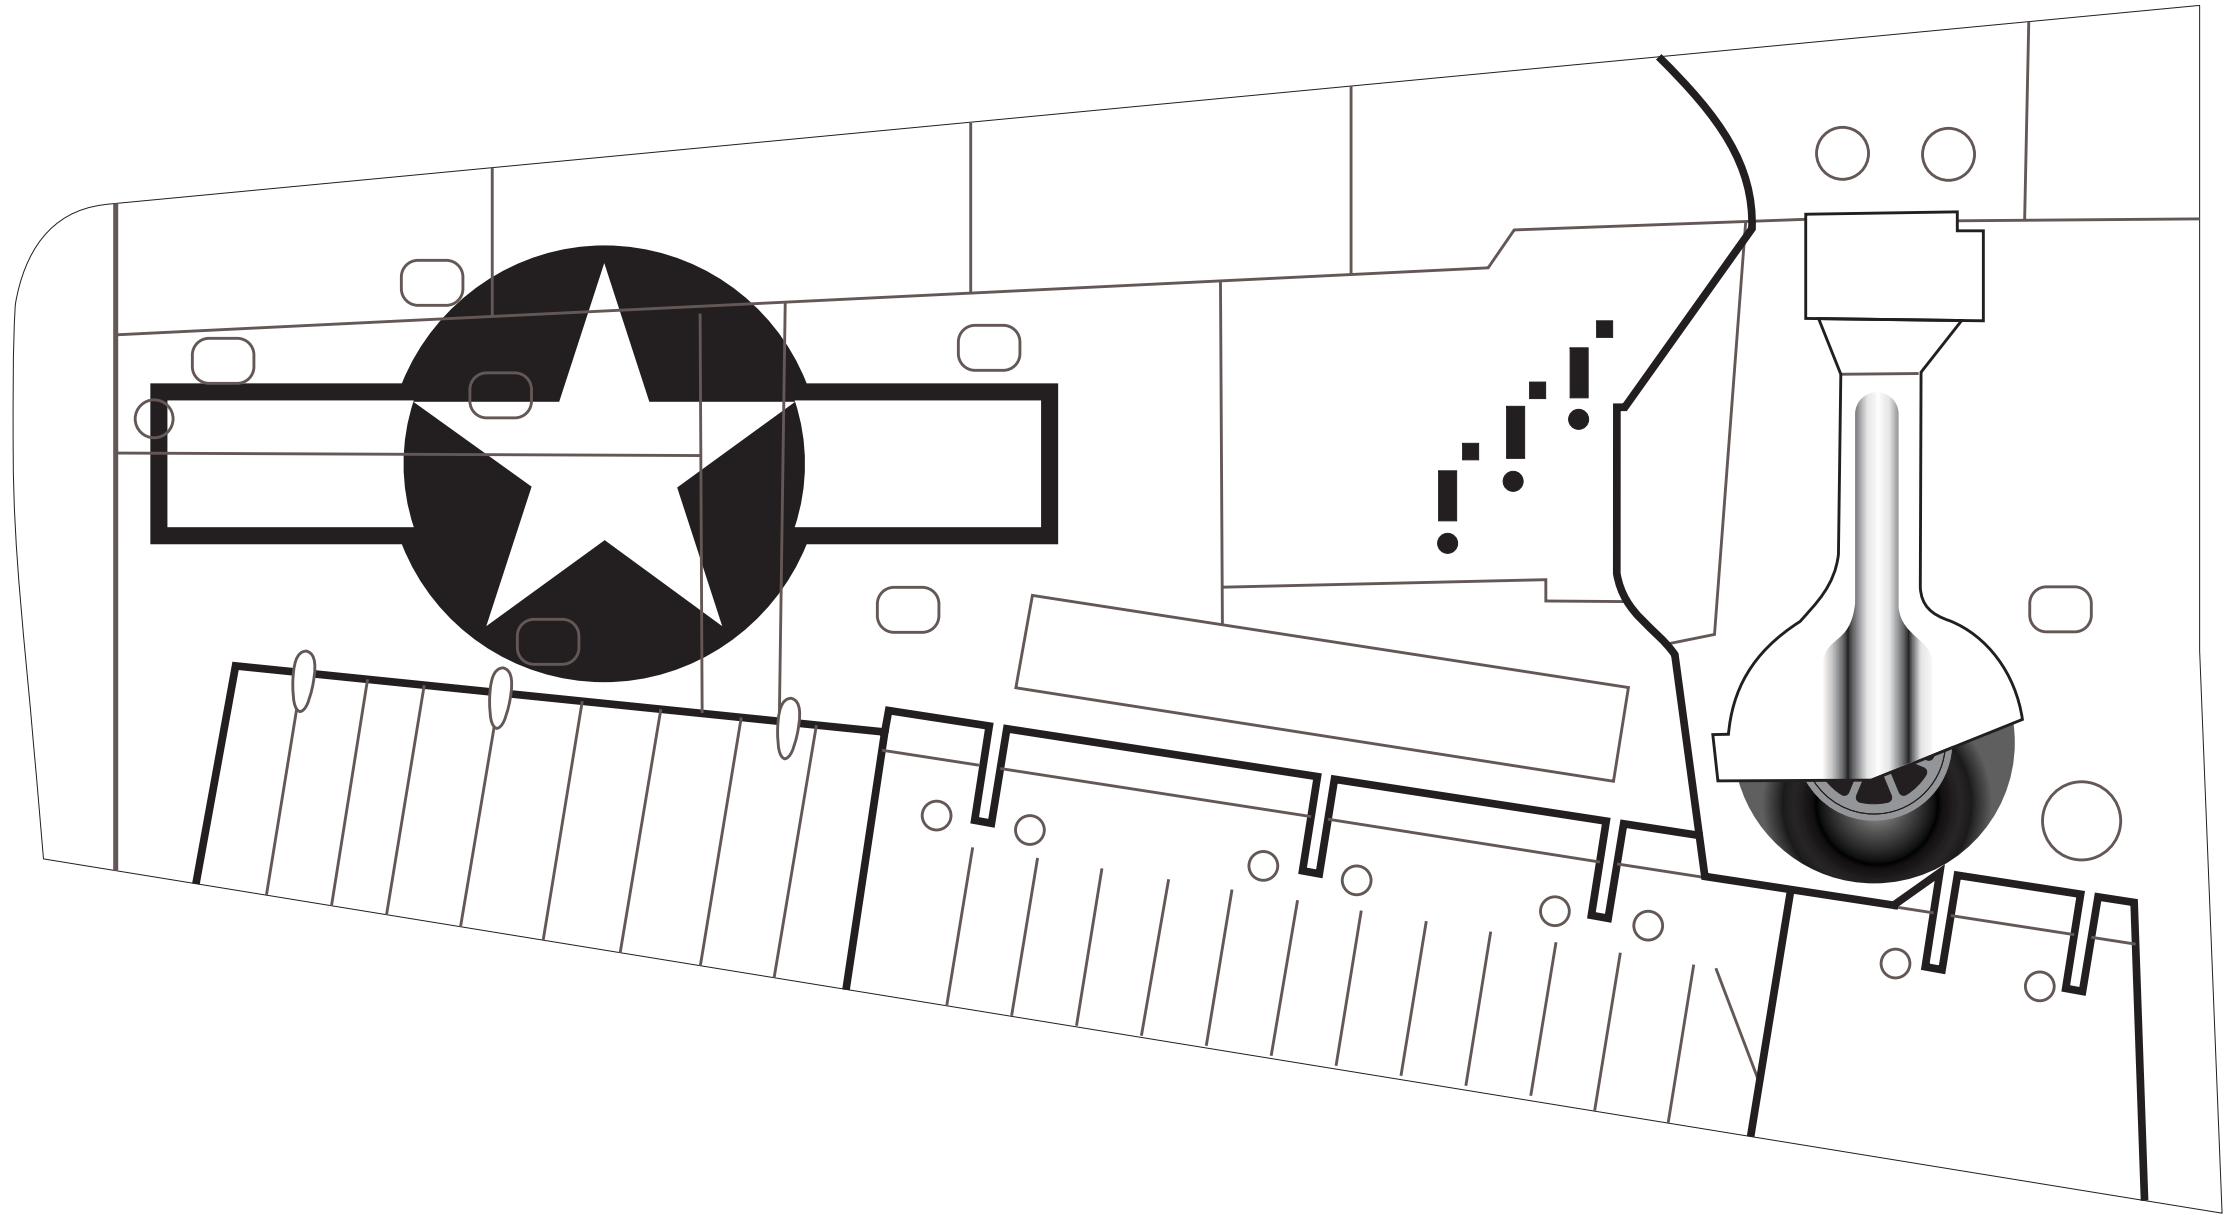

Paint green  
navigation light  
after covering

Paint green  
navigation light  
after covering

0 1 2 3

INCHES

INCHES

LEFT

0 1 2 3

INCHES