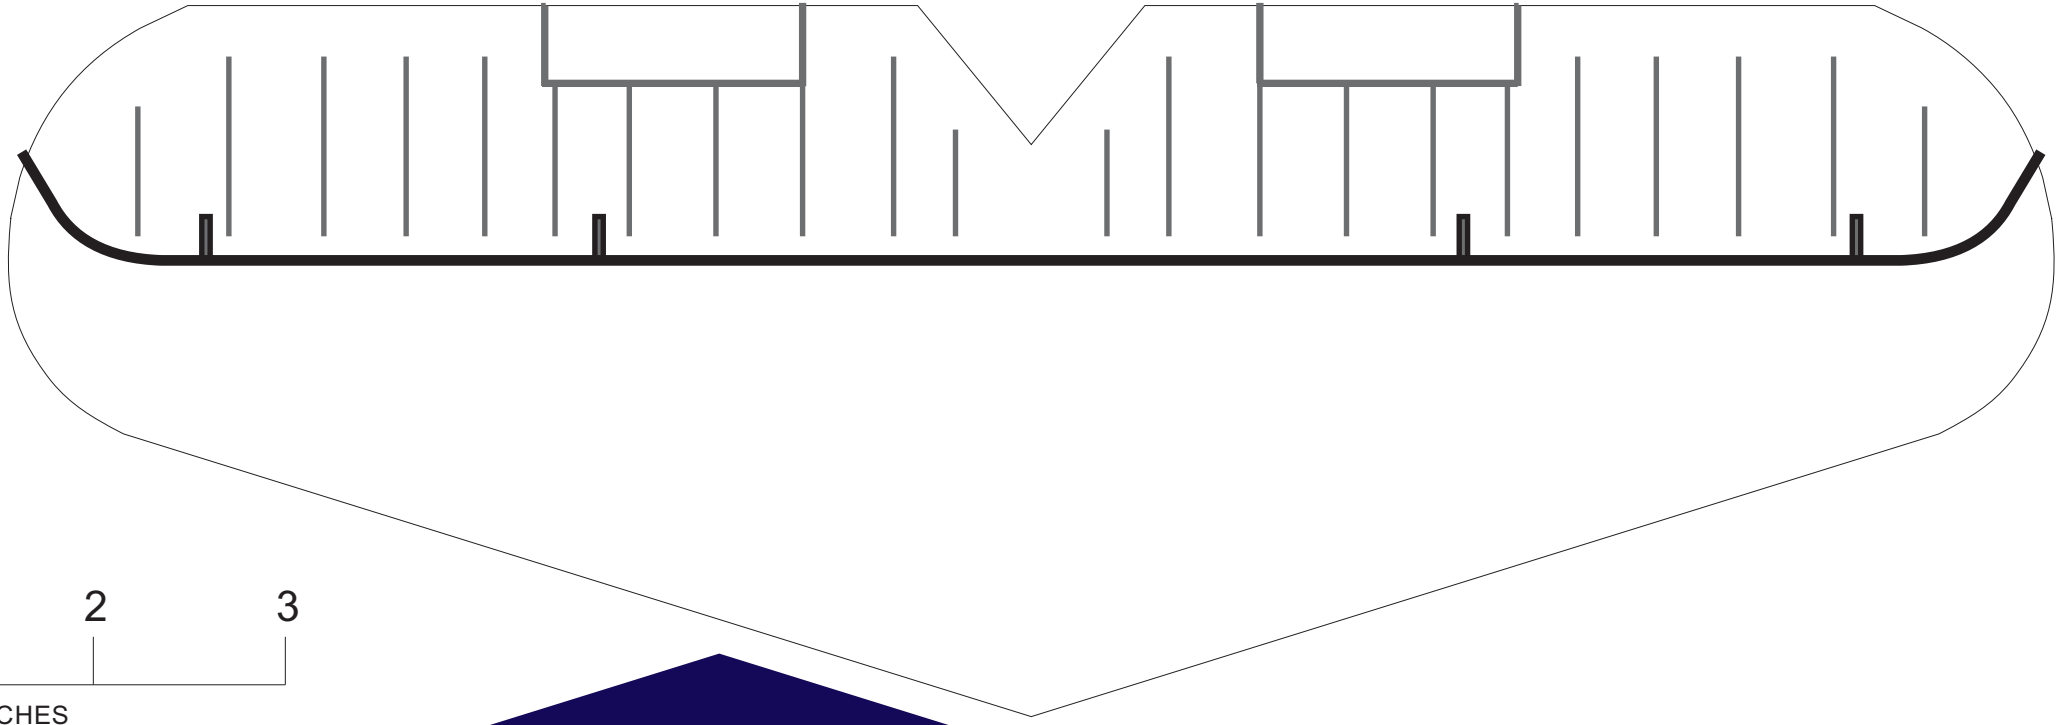

Paint green  
navigation light  
after covering

Paint green  
navigation light  
after covering

30

30

0 1 2 3

INCHES

0 1 2 3  
INCHES

30