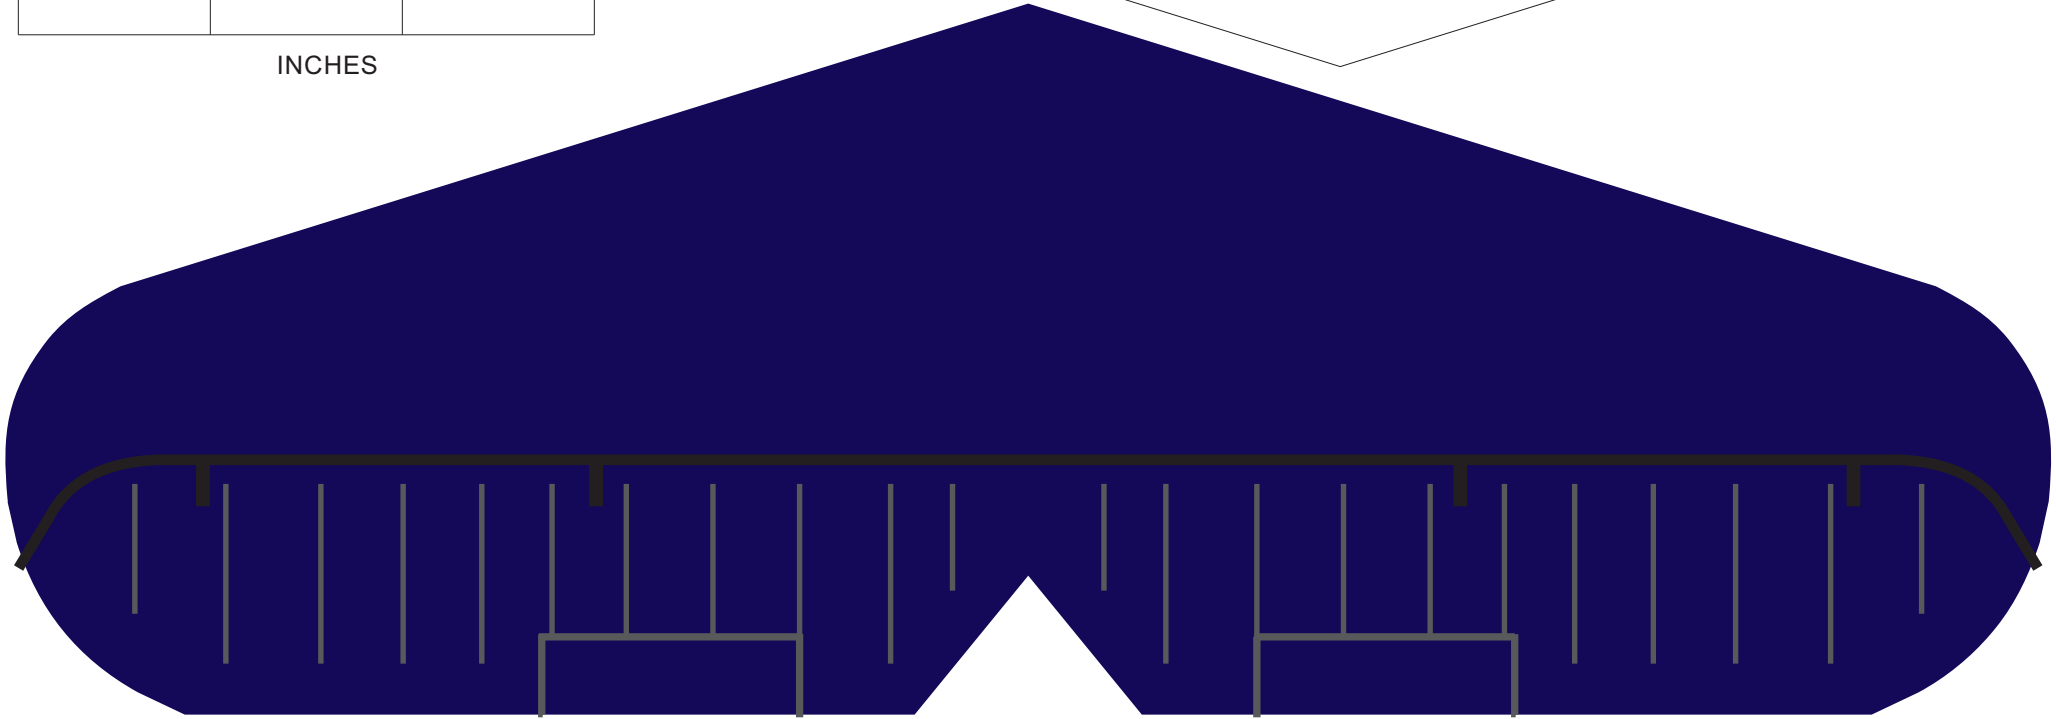

Paint green  
navigation light  
after covering

Paint green  
navigation light  
after covering

30

30

0 1 2 3

INCHES

0 1 2 3  
INCHES

30

30