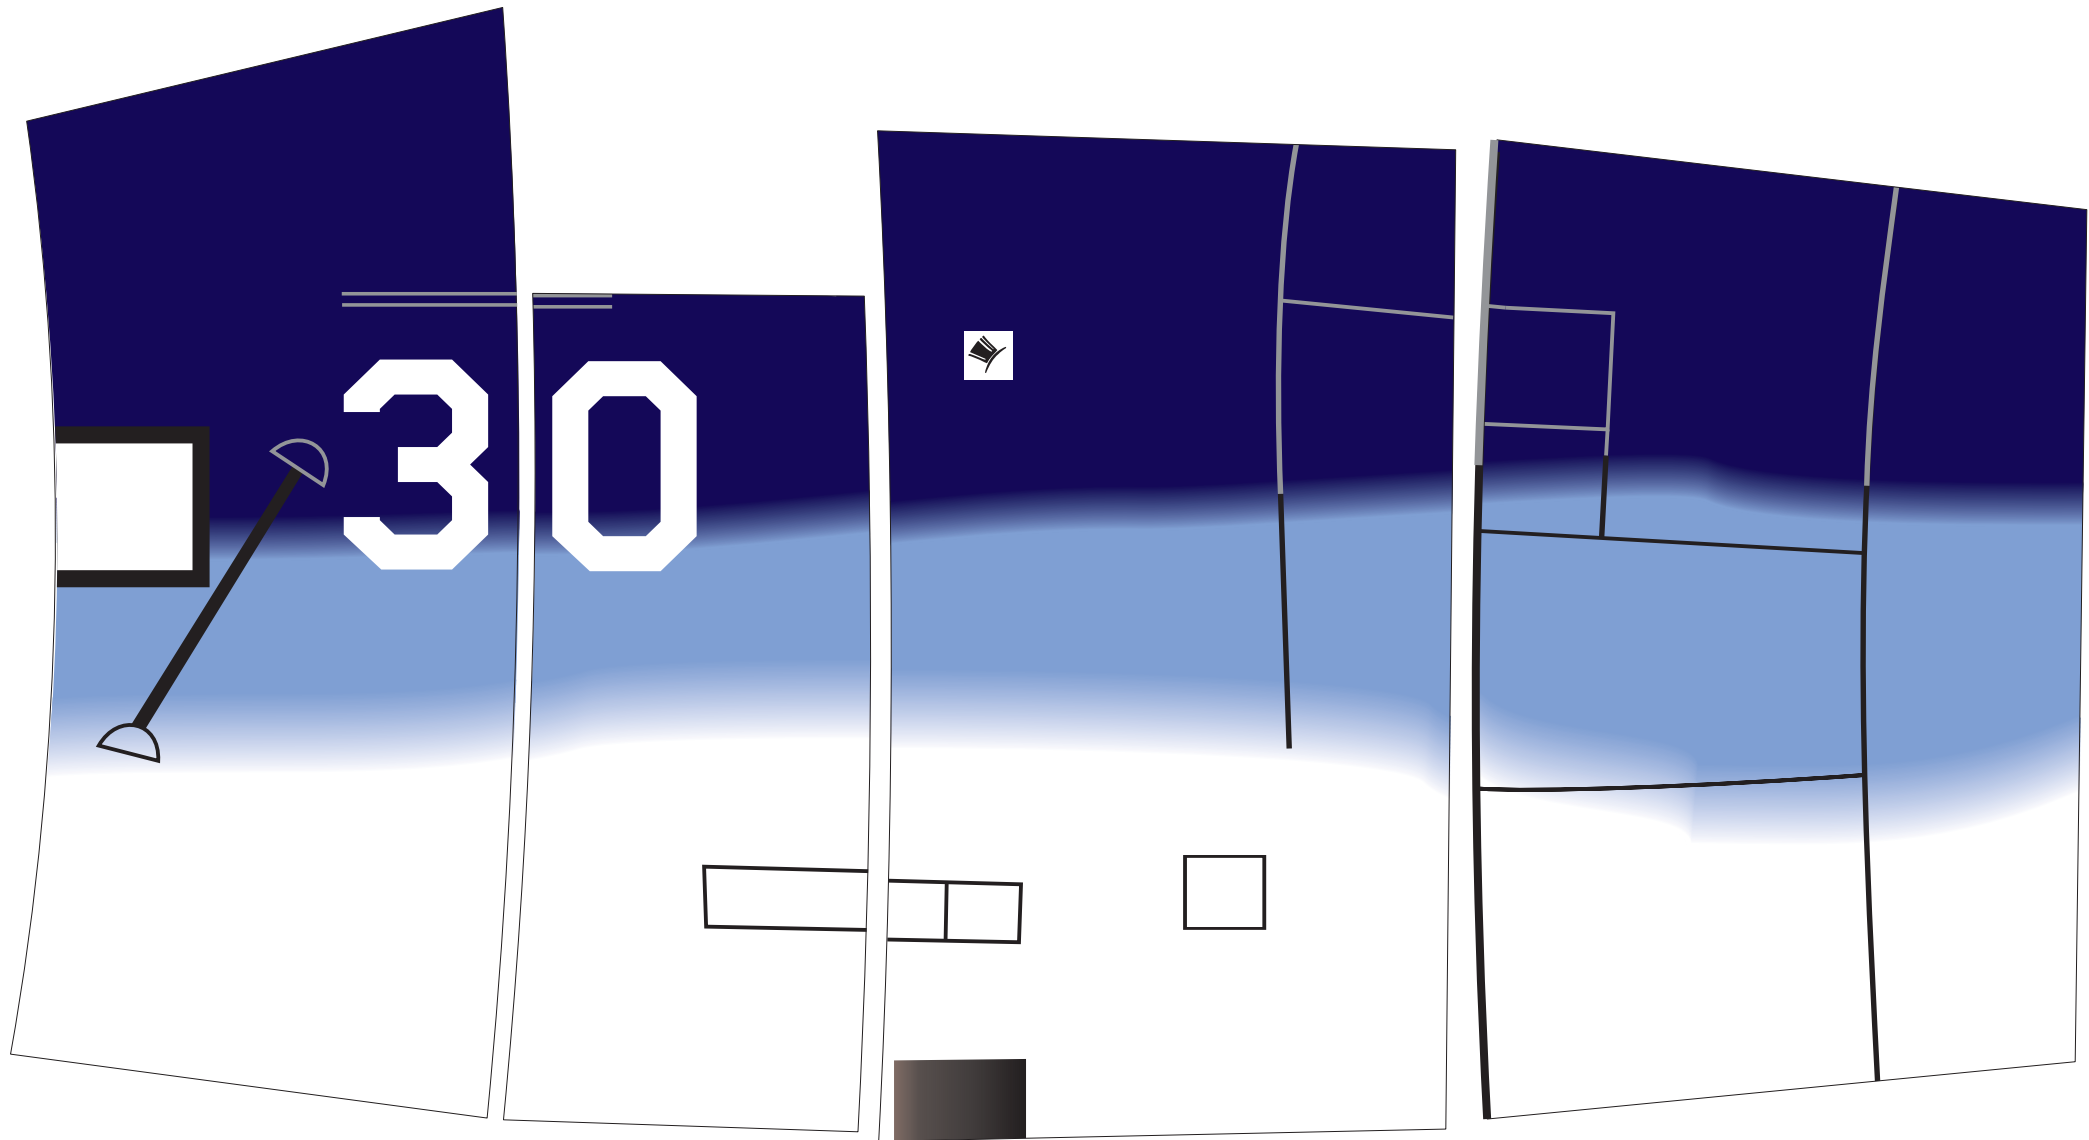

Paint green  
navigation light  
after covering

Paint green  
navigation light  
after covering

30

30

0 1 2 3

INCHES

0 1 2 3  
INCHES

30