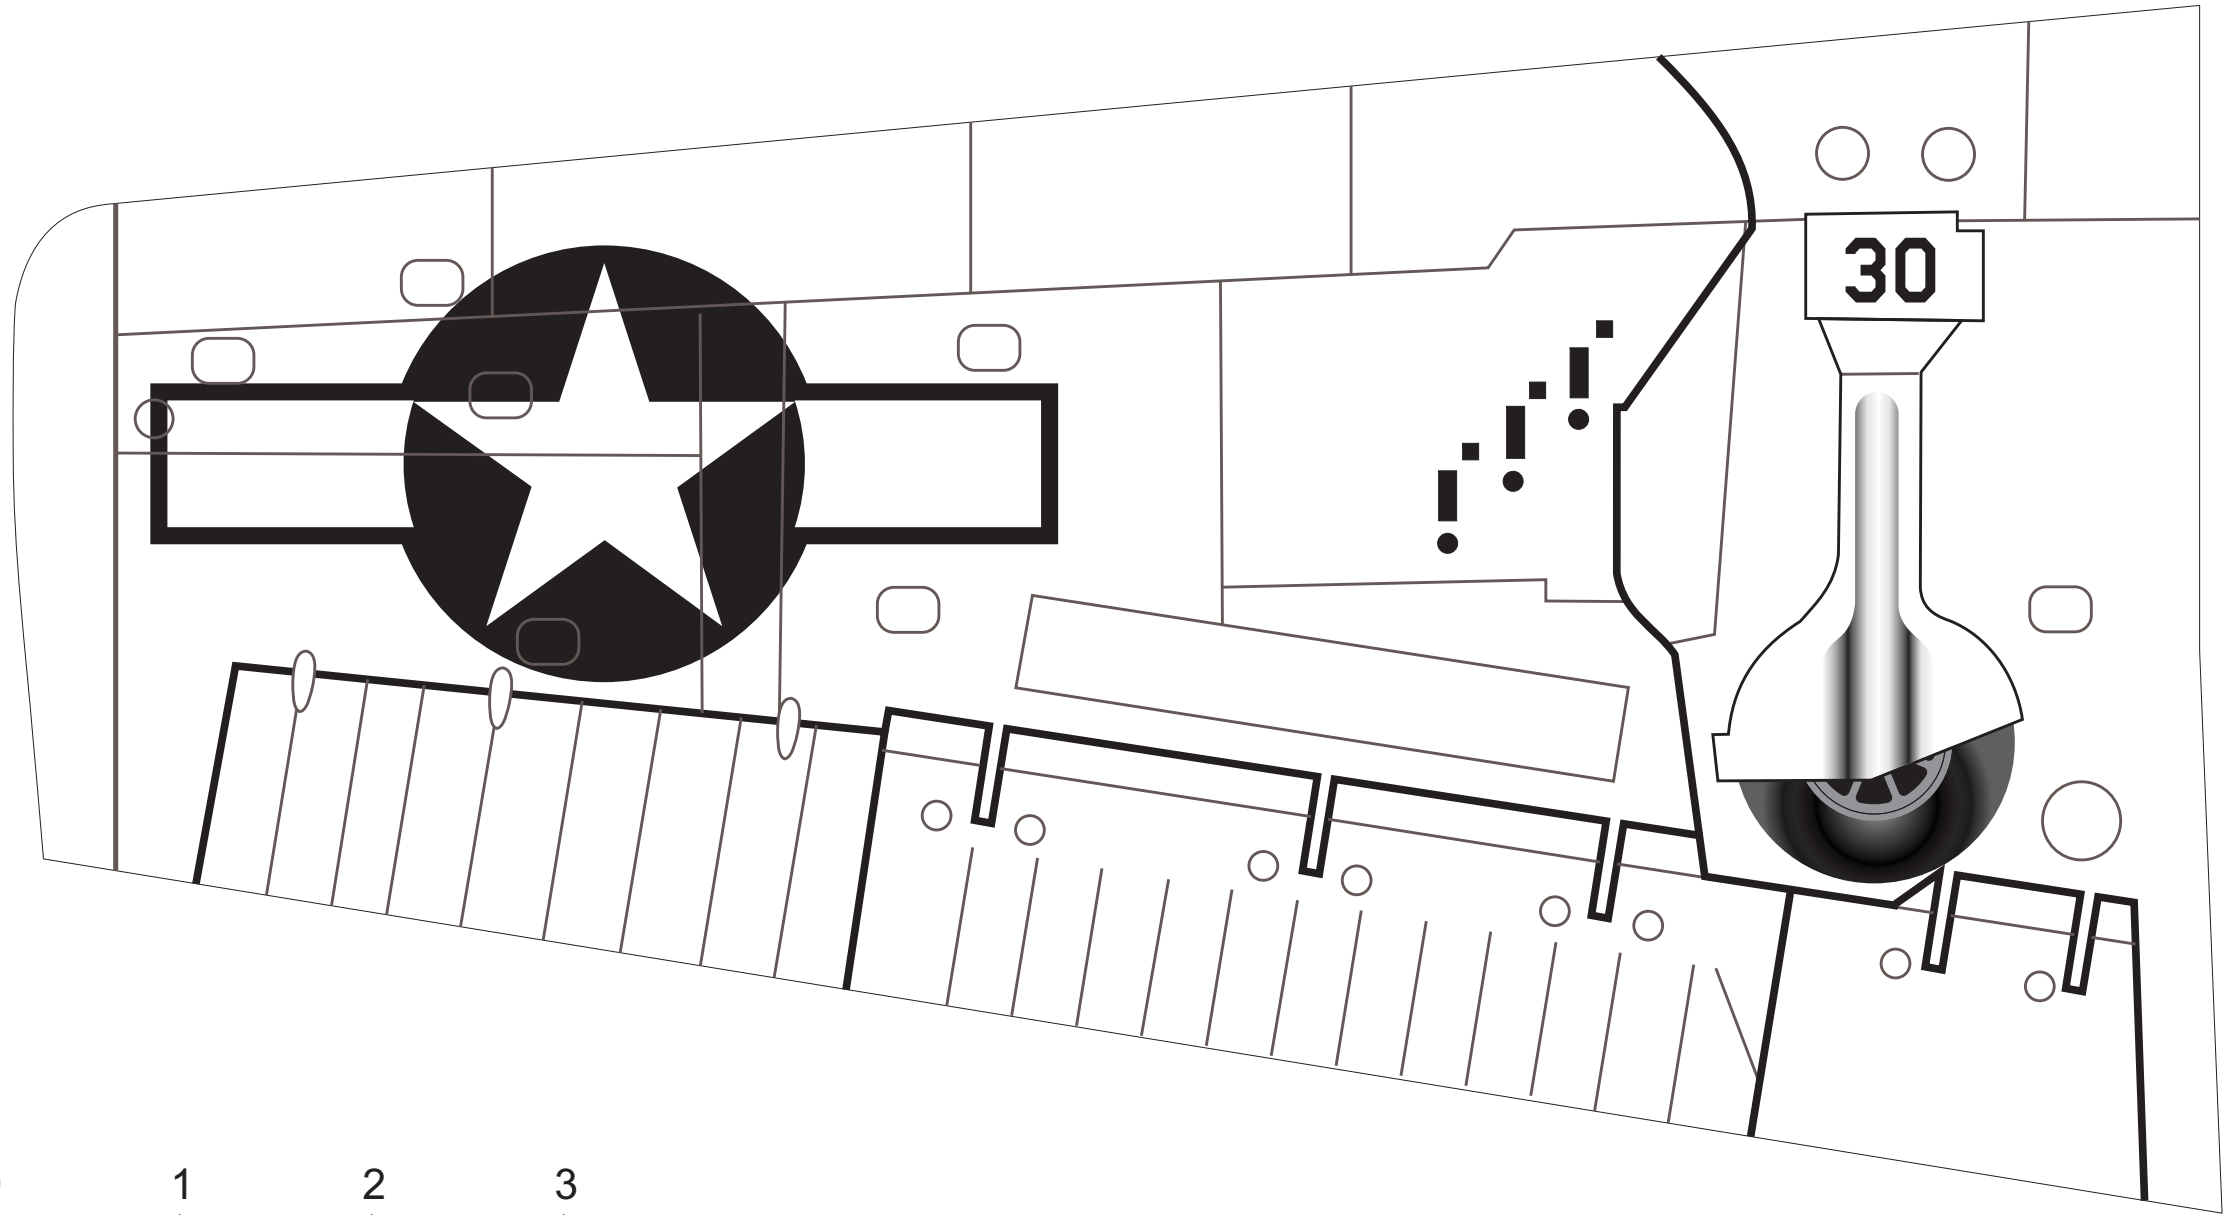

Paint green  
navigation light  
after covering

Paint green  
navigation light  
after covering

30

30

0 1 2 3

INCHES

0 1 2 3  
INCHES

30