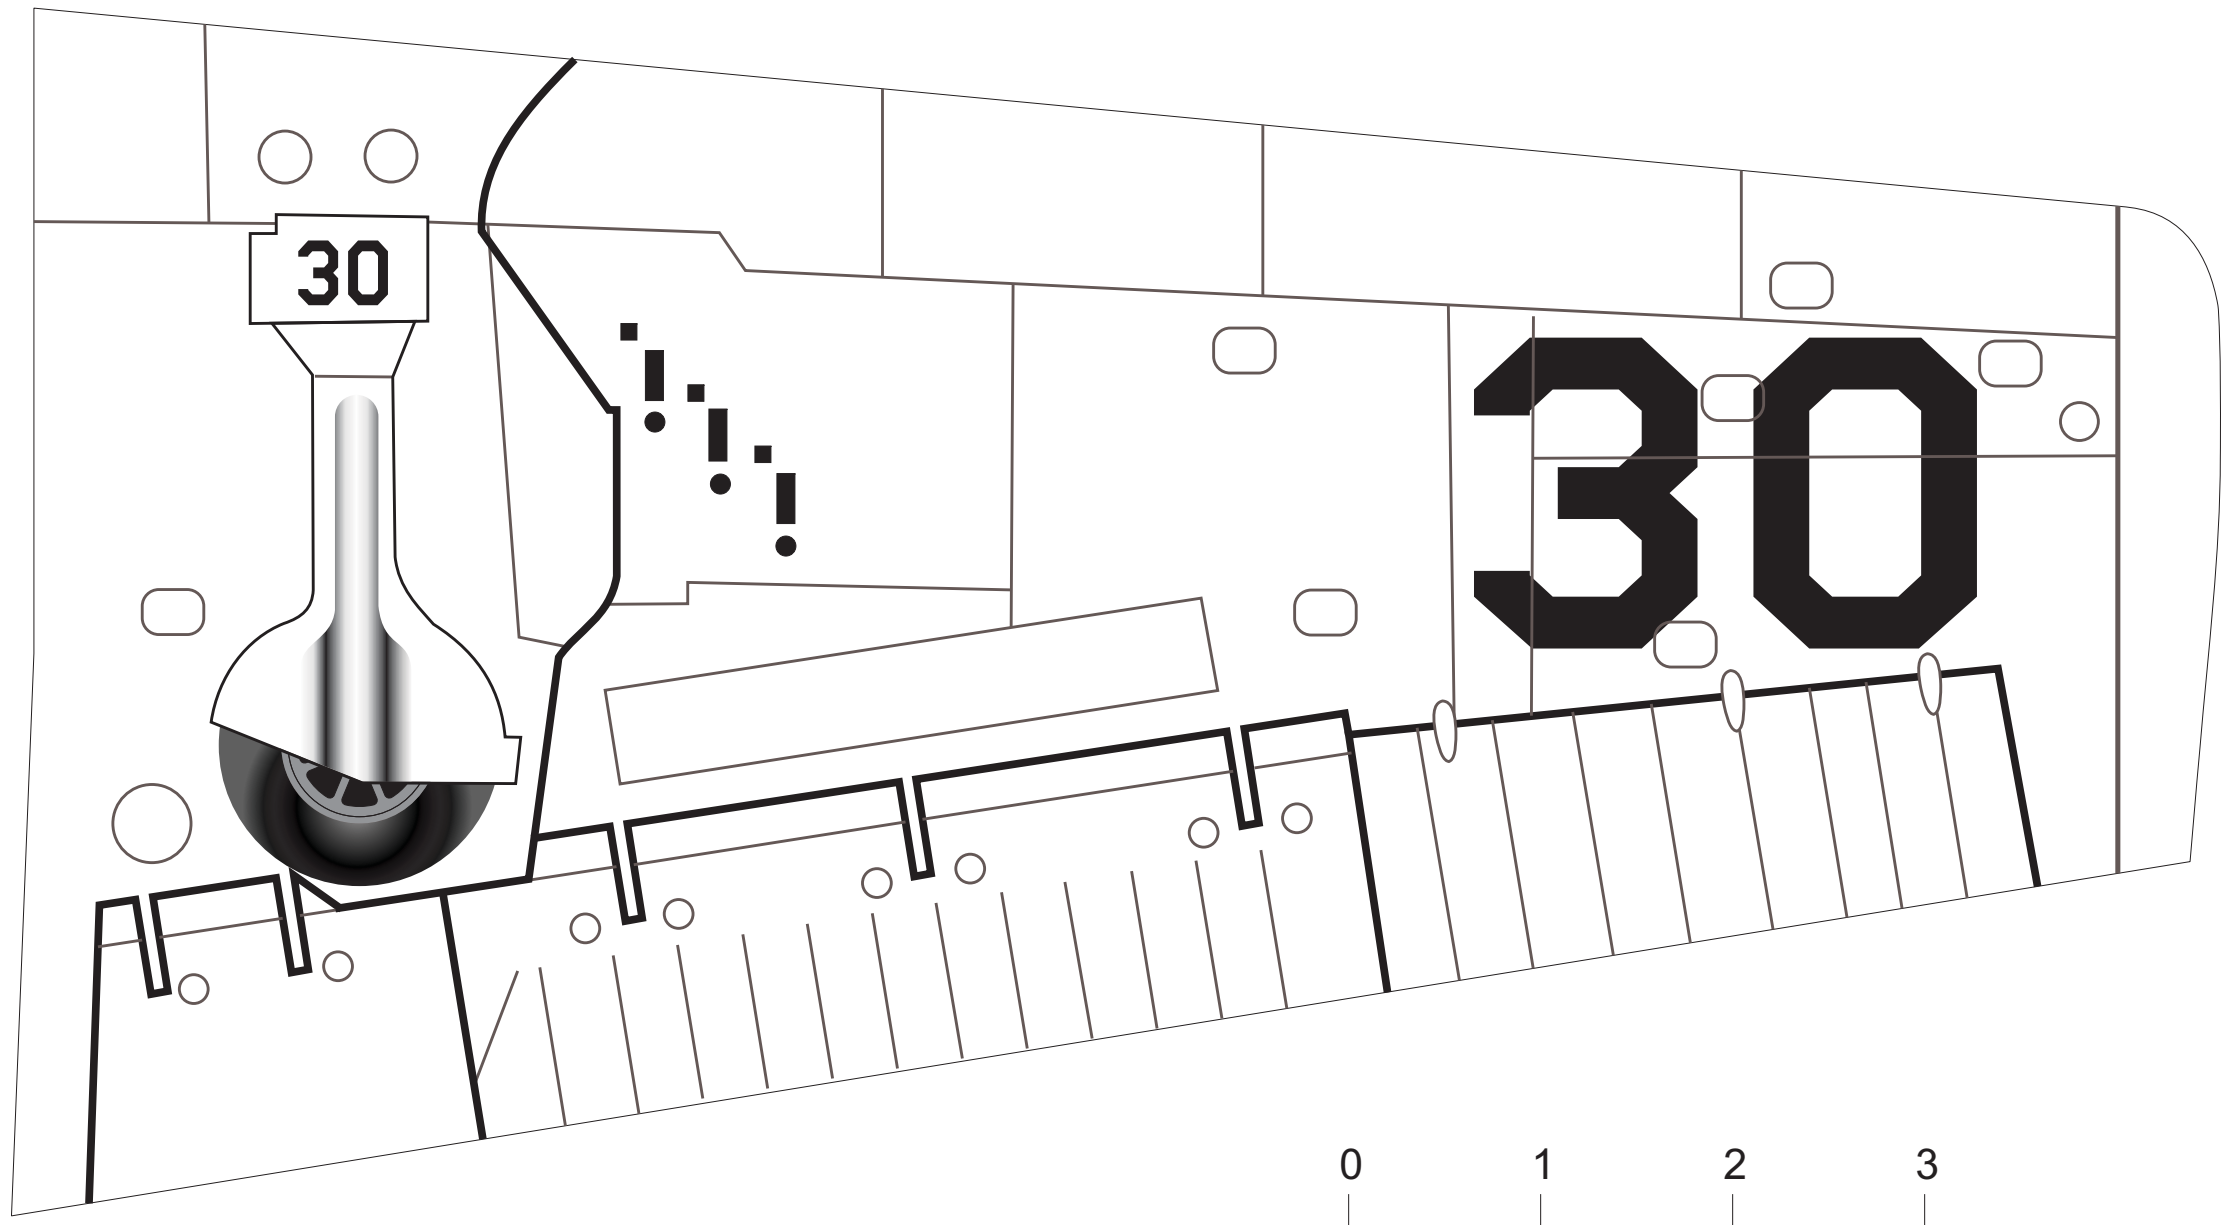

Paint green  
navigation light  
after covering

Paint green  
navigation light  
after covering

30

30

0 1 2 3

INCHES

0 1 2 3  
INCHES

30

30