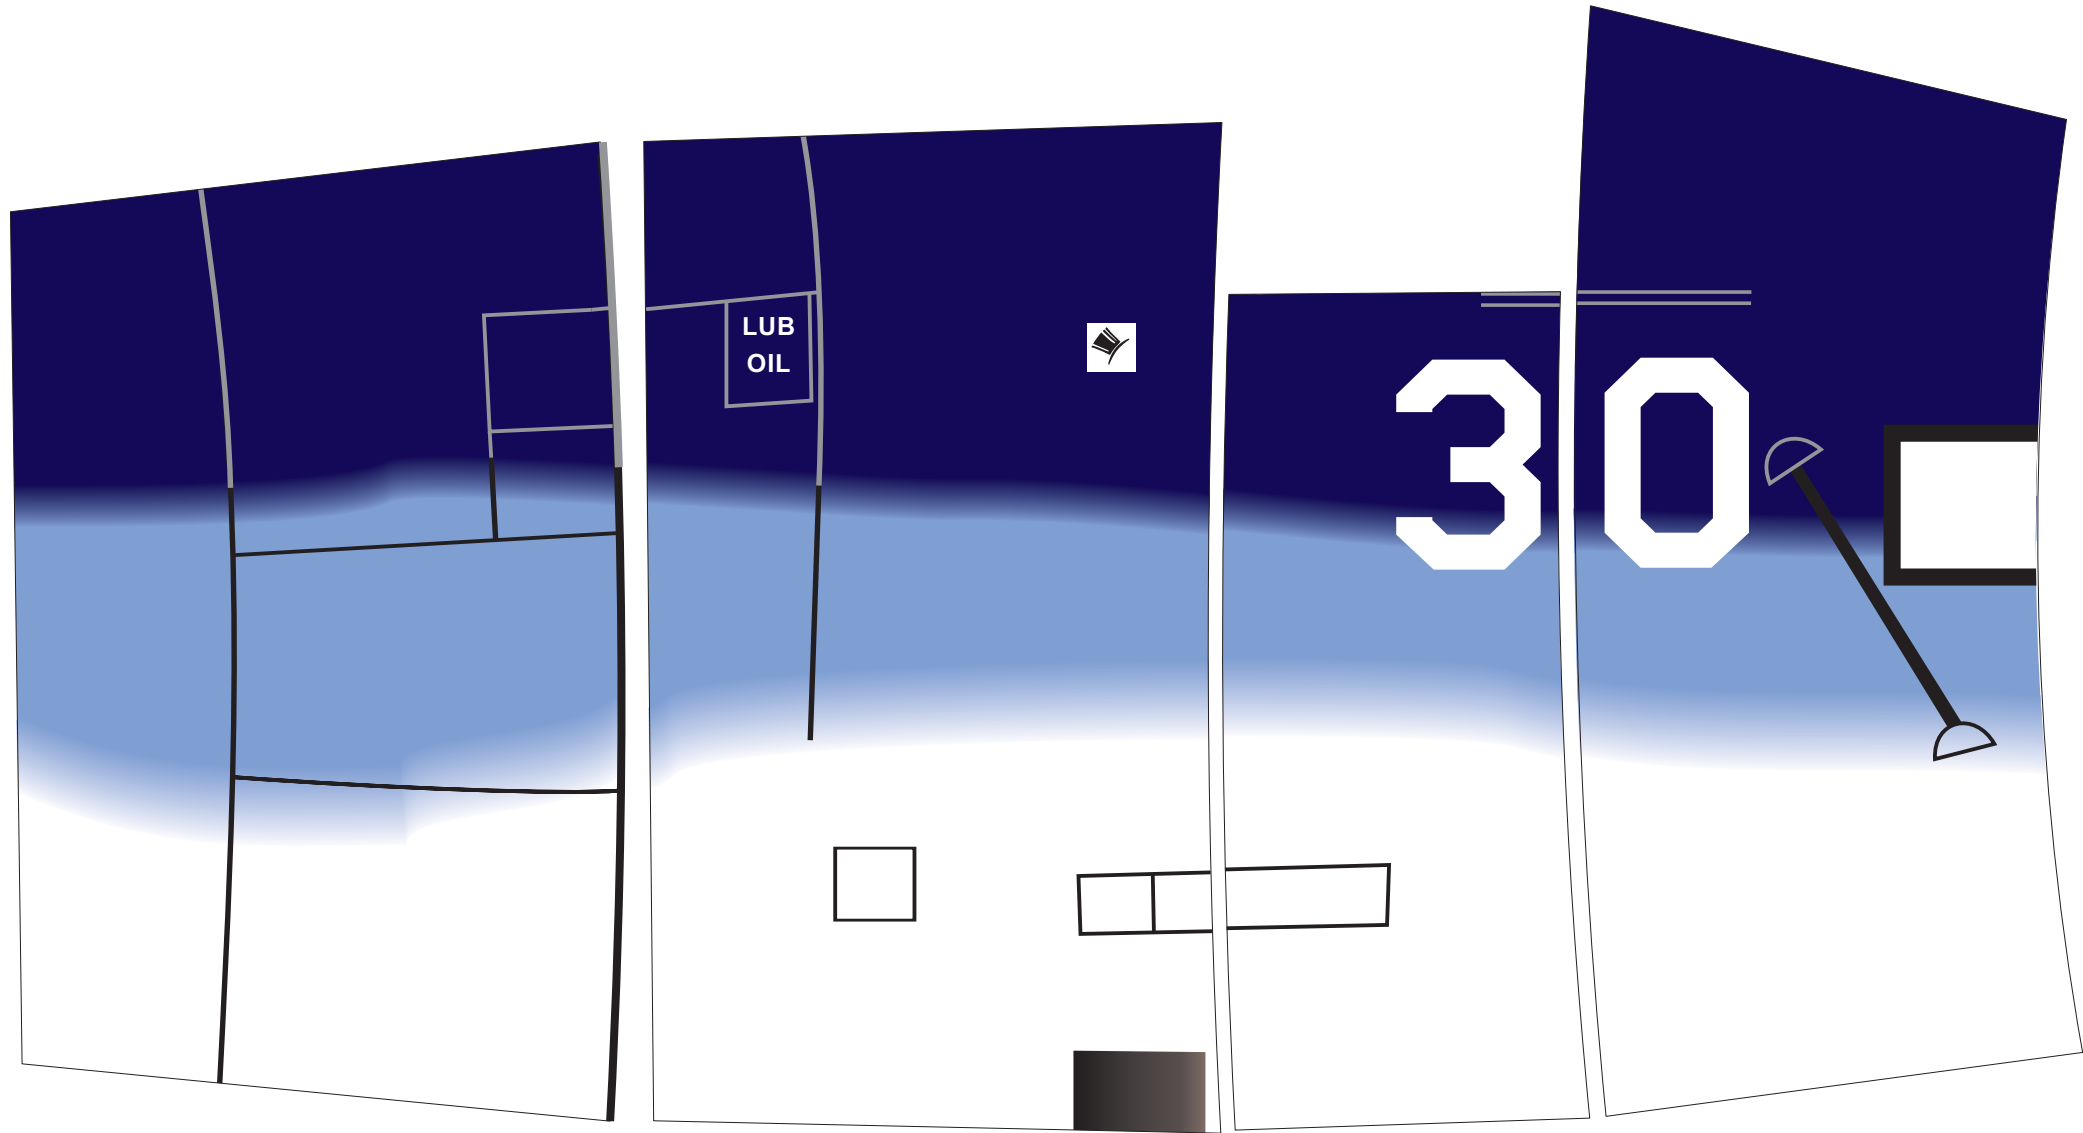

Paint green  
navigation light  
after covering

Paint green  
navigation light  
after covering

30

30

0 1 2 3

INCHES

0 1 2 3  
INCHES

30