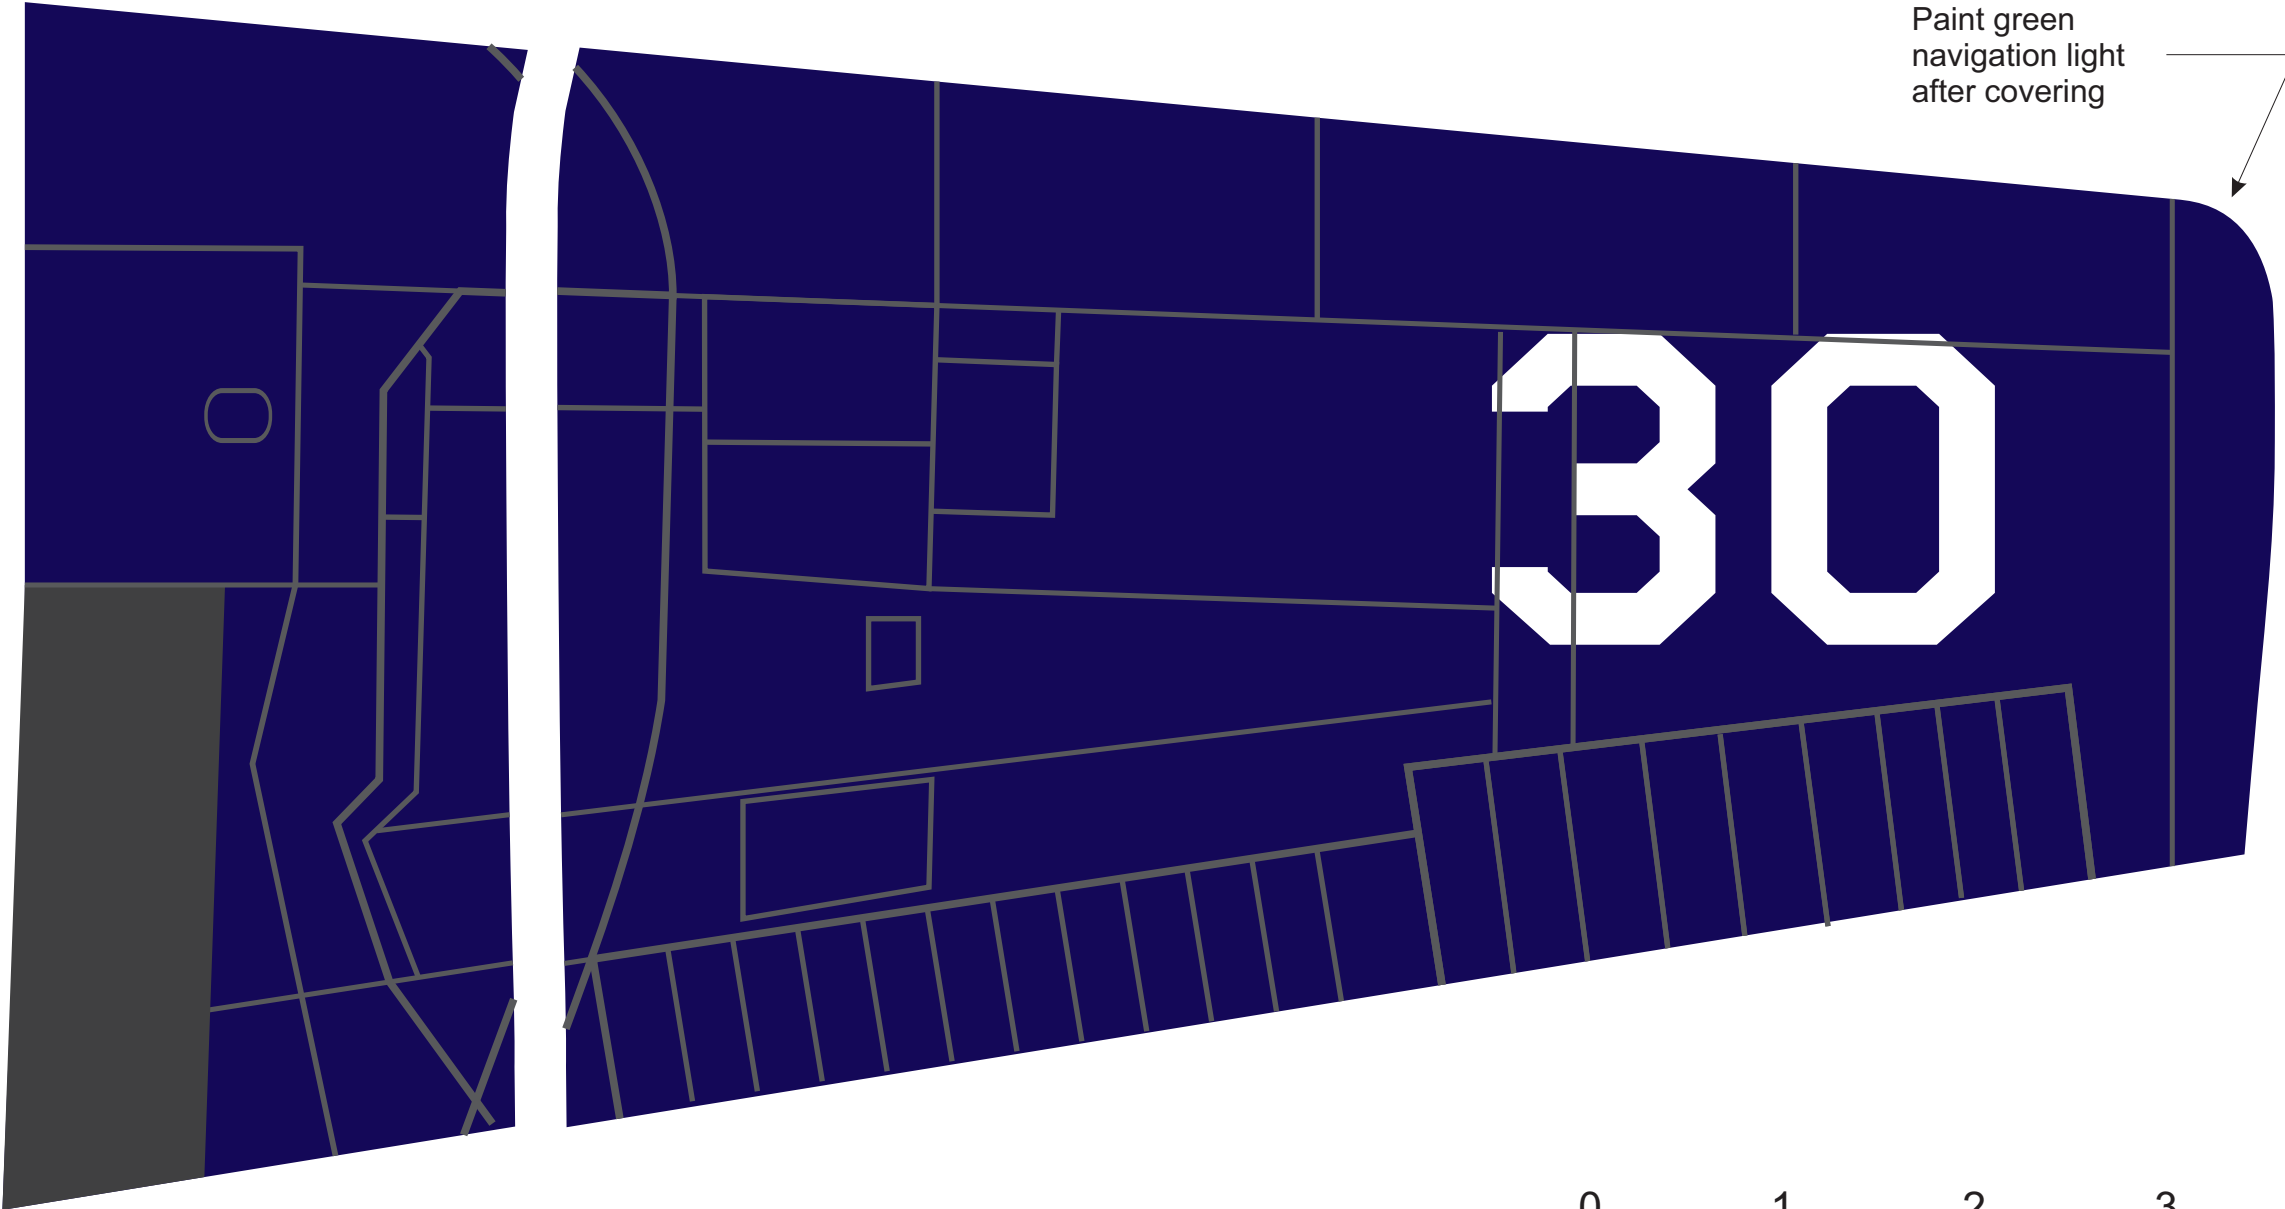

Paint green  
navigation light  
after covering

Paint green  
navigation light  
after covering

30

30

0 1 2 3

INCHES

0 1 2 3  
INCHES

30

30