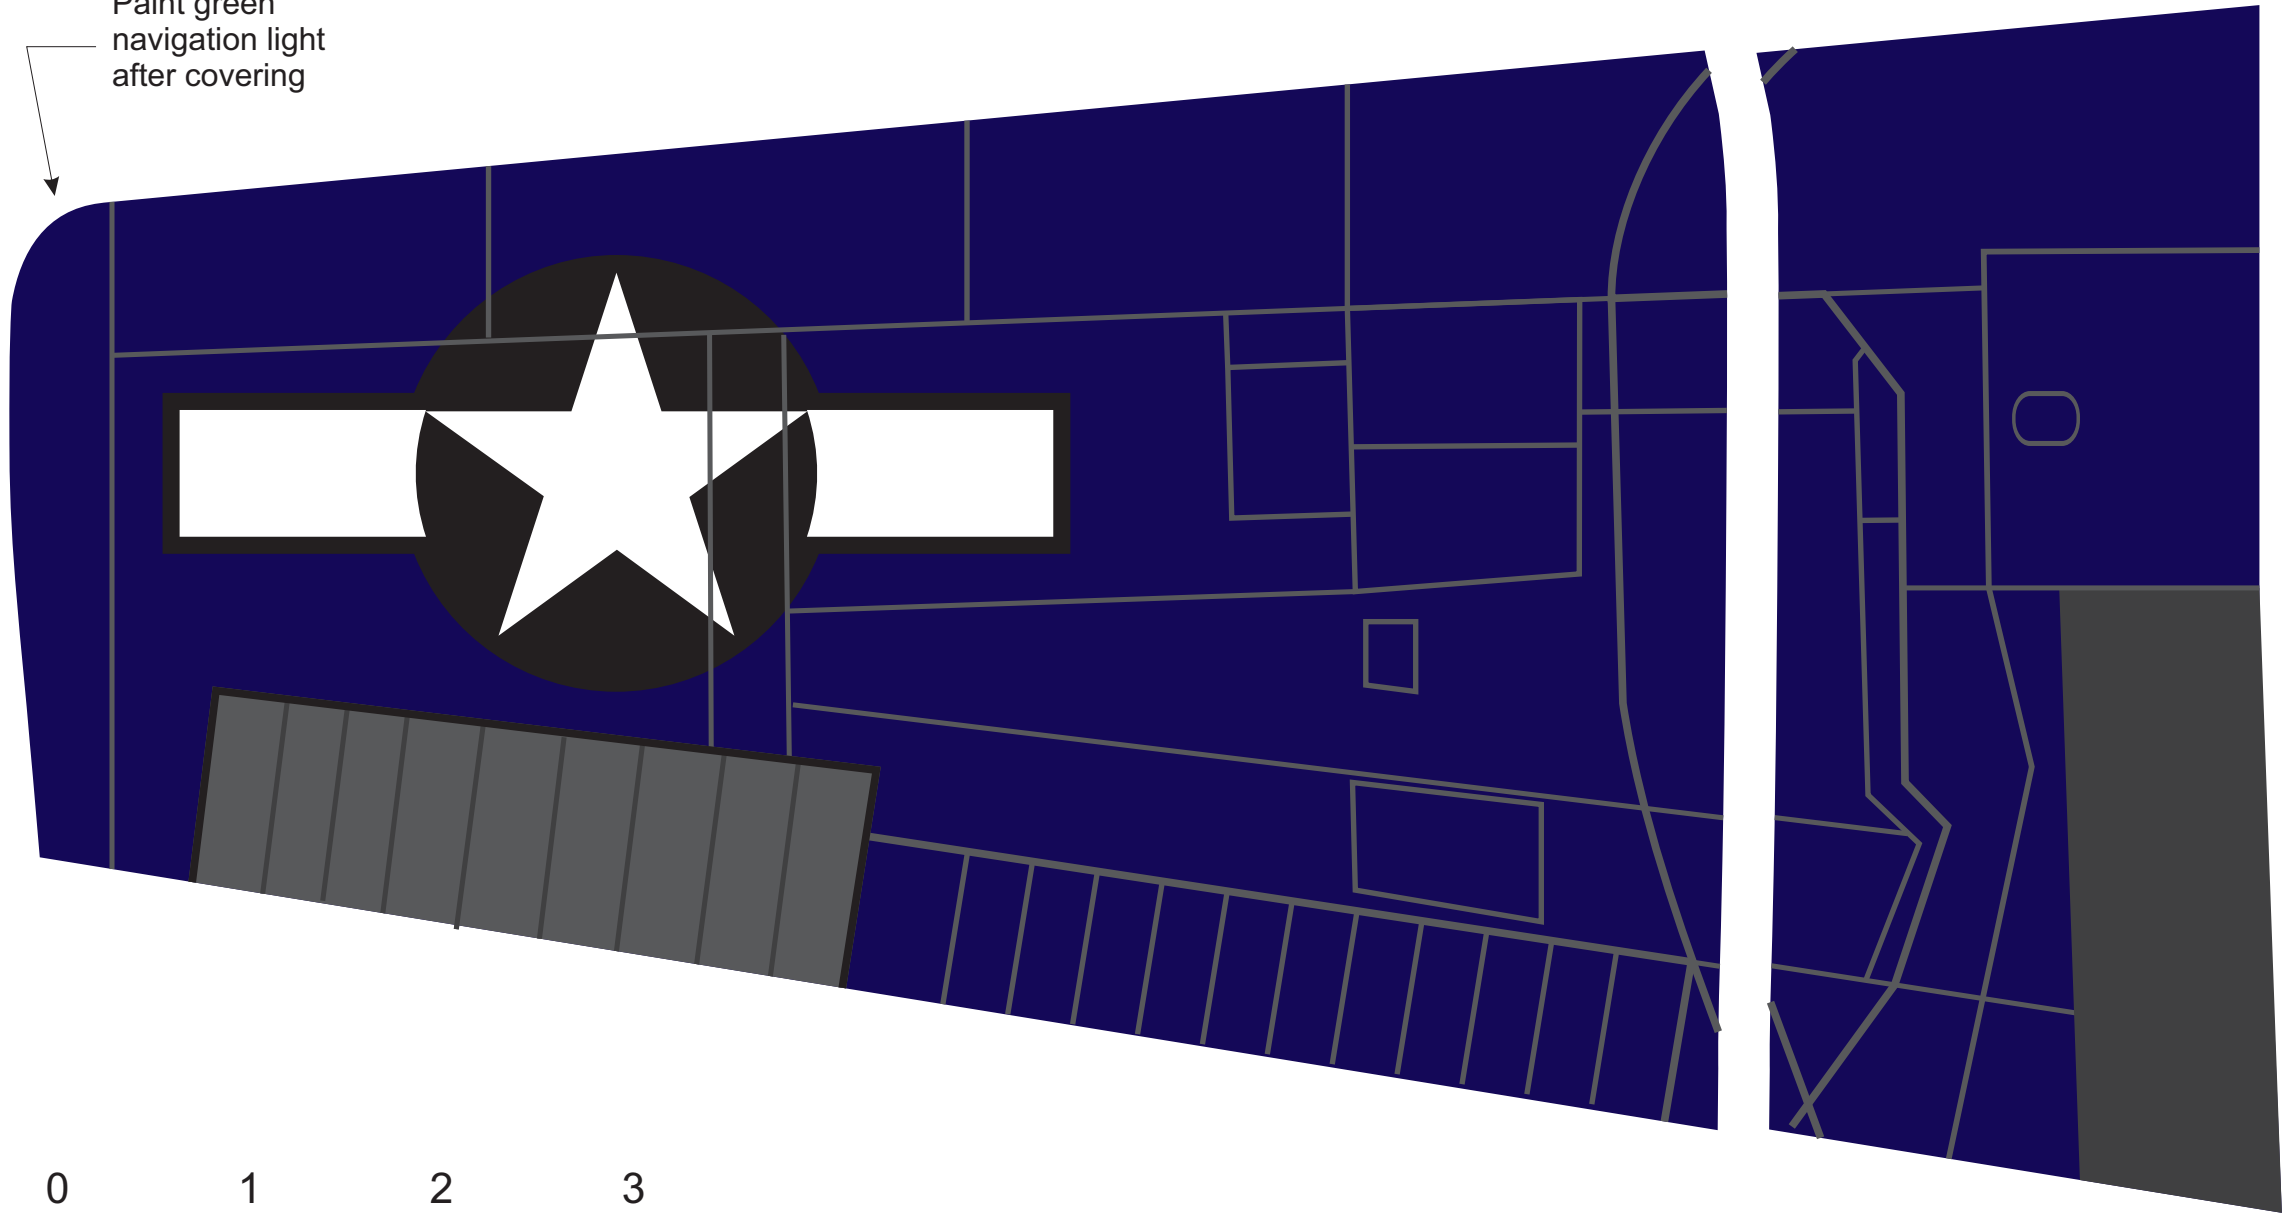

Paint green  
navigation light  
after covering

Paint green  
navigation light  
after covering

30

30

0 1 2 3

INCHES

0 1 2 3  
INCHES

30

30