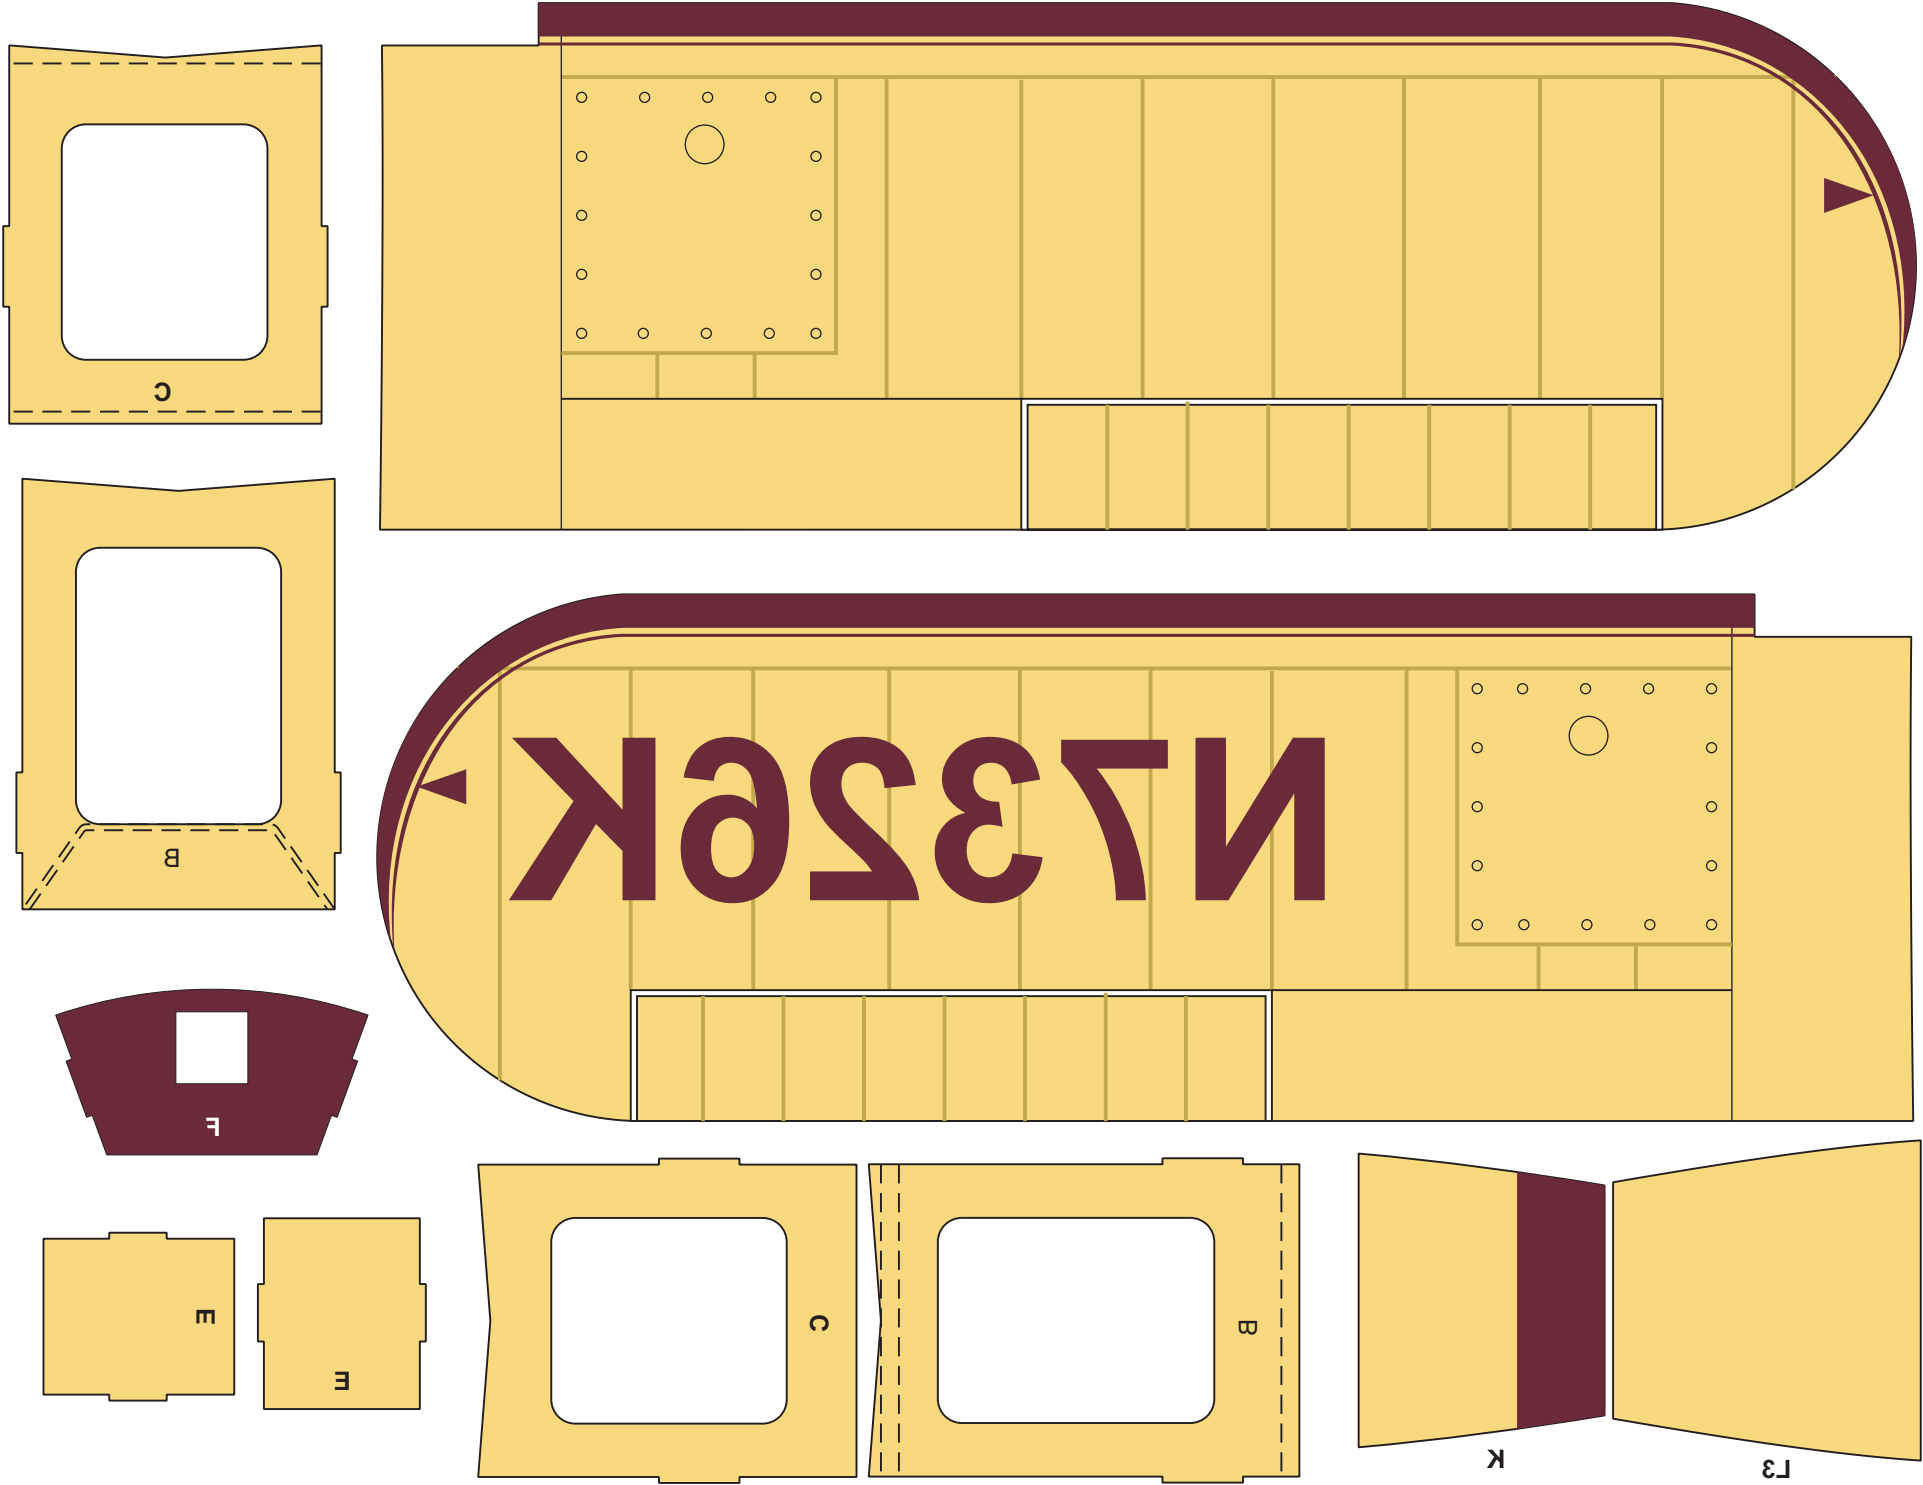

NOSE BLOCK KEYS

FORWARD WING STRUTS

REAR WING STRUTS

LANDING GEAR COVERS

TOP