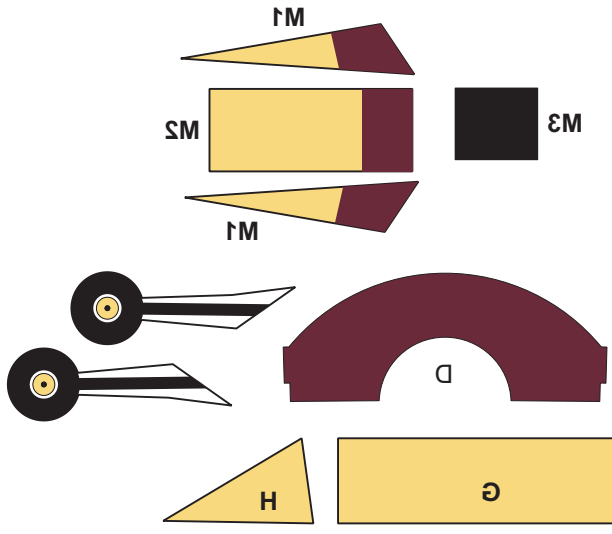

NOSE BLOCK KEYS

FORWARD WING STRUTS

REAR WING STRUTS

LANDING GEAR COVERS

TOP