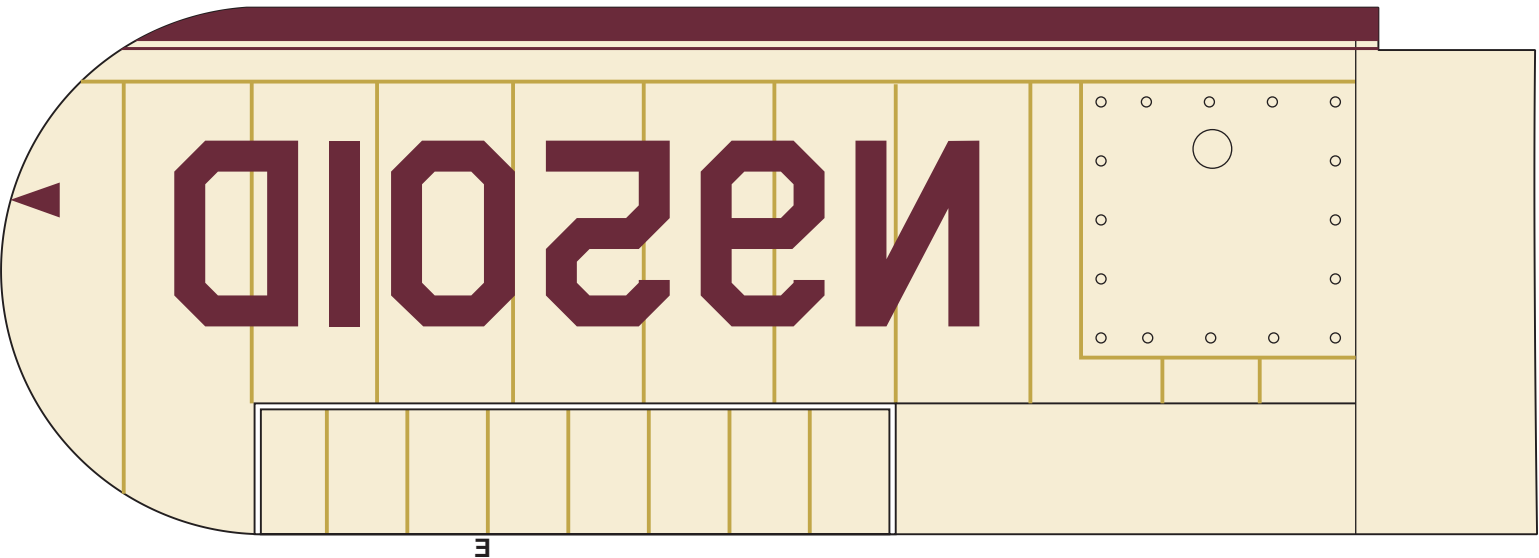

LS

NOSE BLOCK KEYS

COMF

LG COVERS

REAR WING STRUTS

FORWARD WING STRUTS

L1