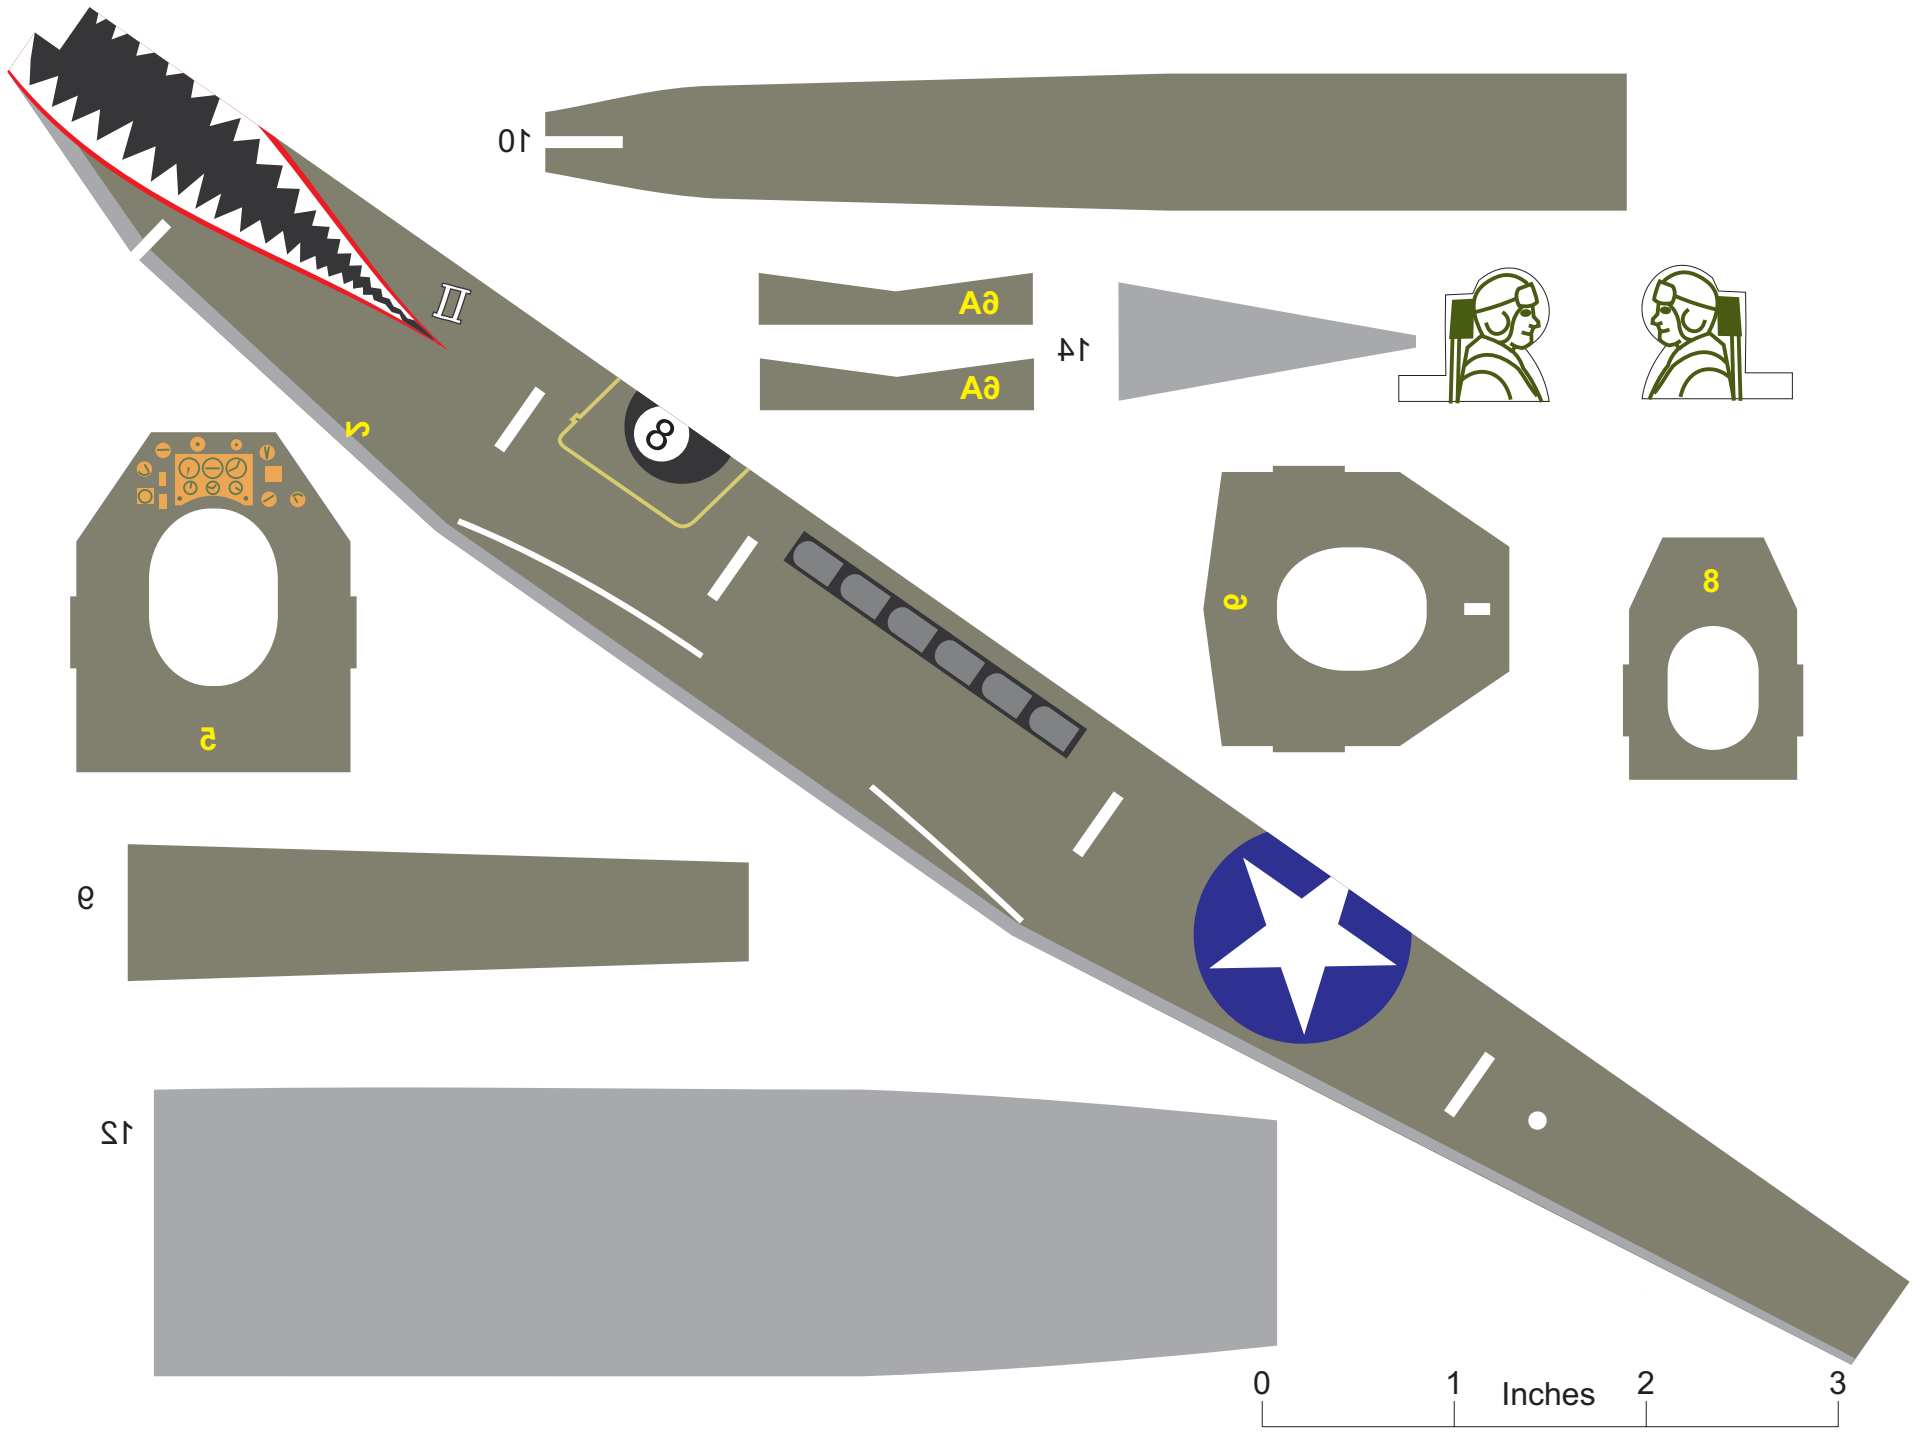

Nose gear doors

4 CAP

4

11

8

1

13

8

13

8

II

6

4

0 1 2 3  
Inches

0 1 2 3  
Inches