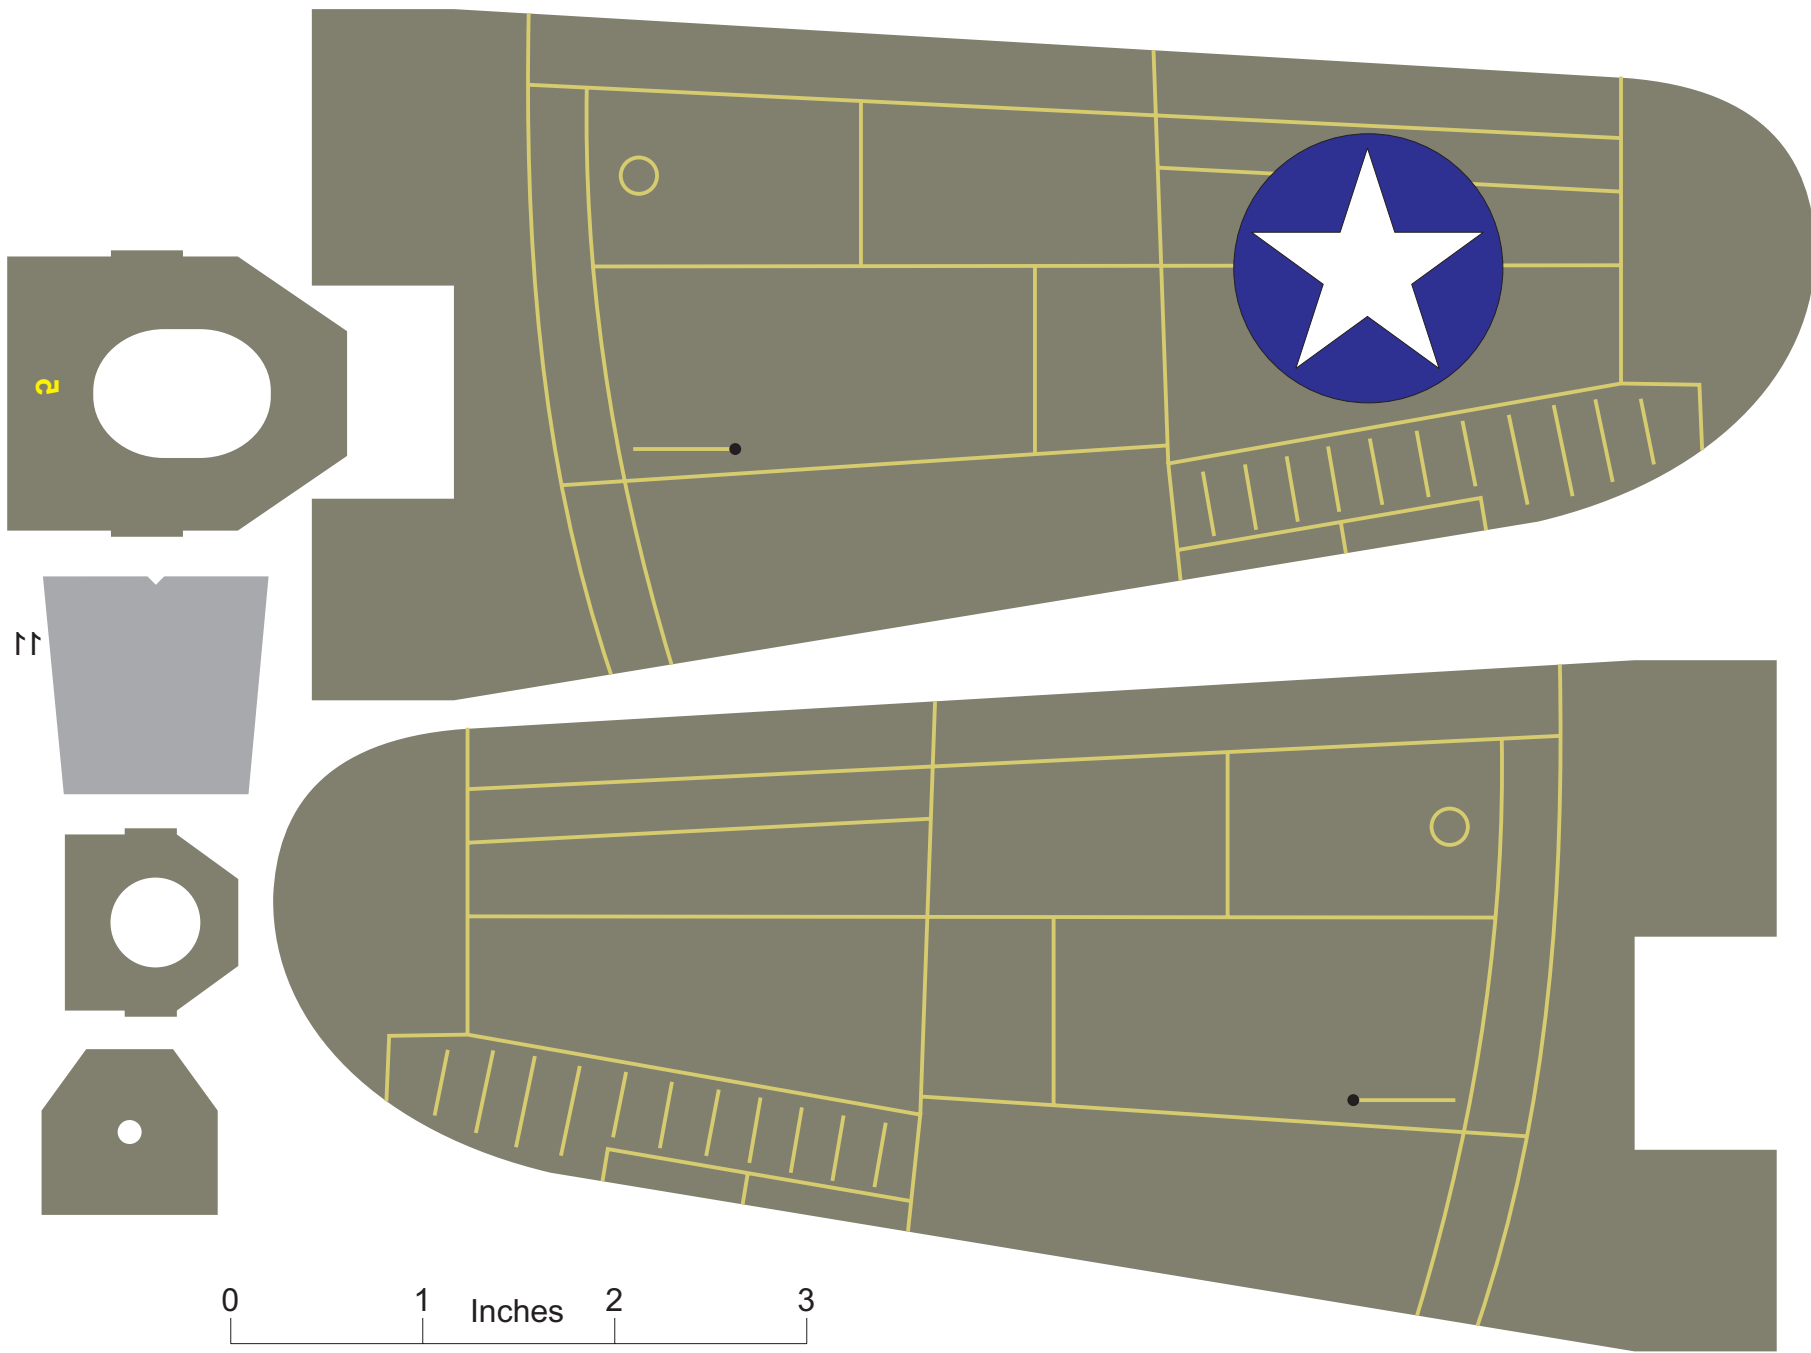

Nose gear doors

4 CAP

4

11

8

1

13

8

13

8

II

6

4

0 1 2 3  
Inches

0 1 2 3  
Inches