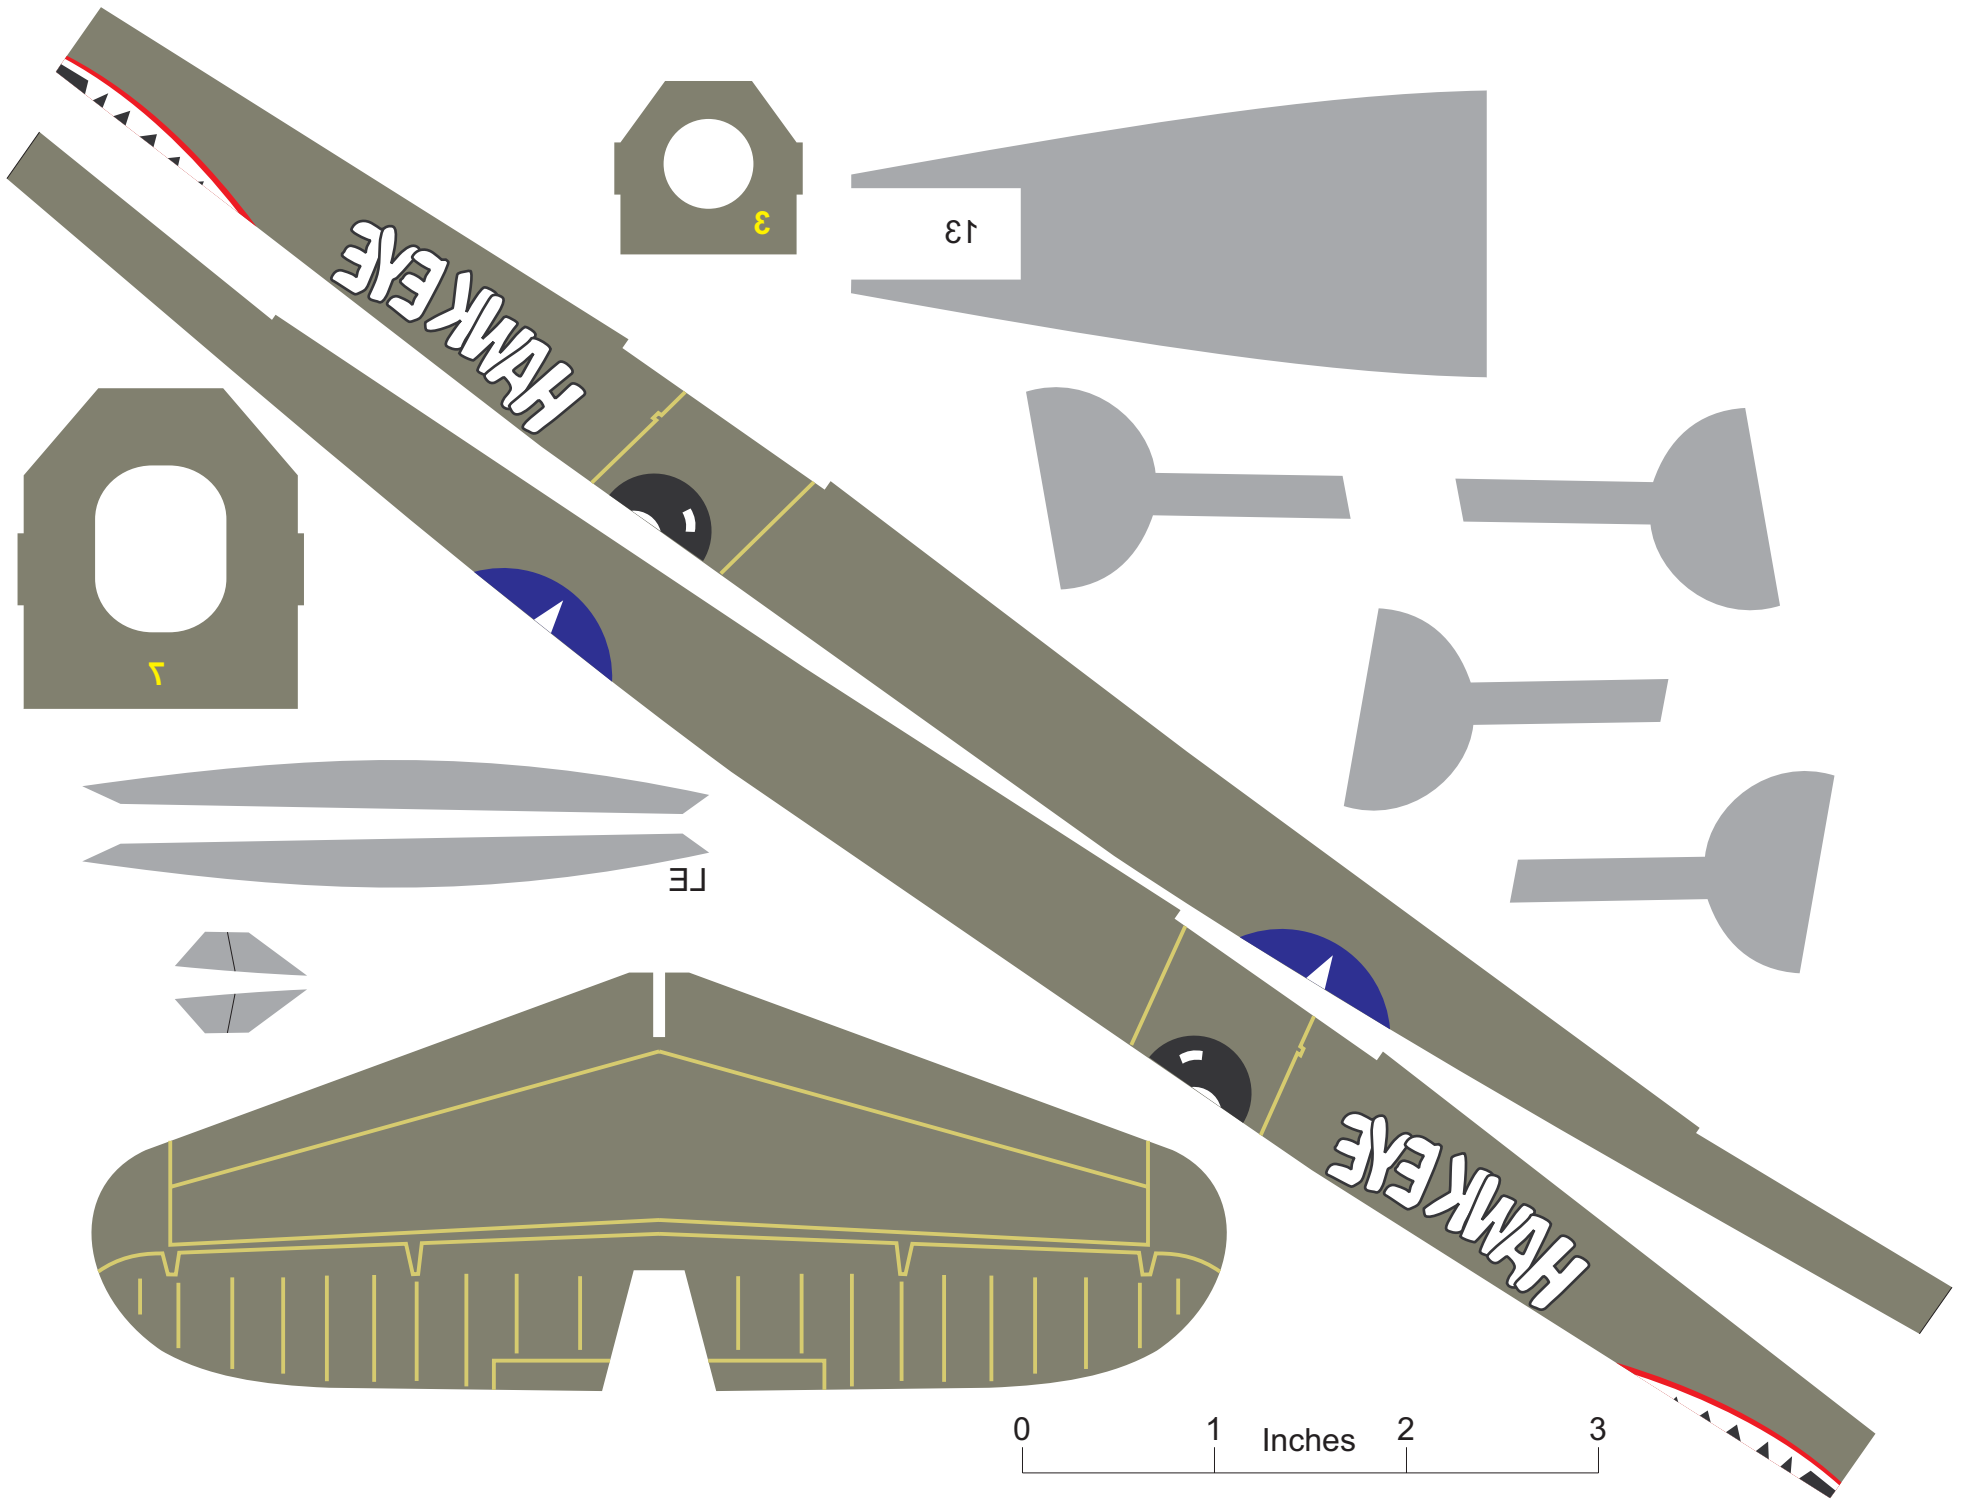

Nose gear doors

4 CAP

4

11

8

1

13

8

13

8

II

6

4

0 1 2 3  
Inches

0 1 2 3  
Inches