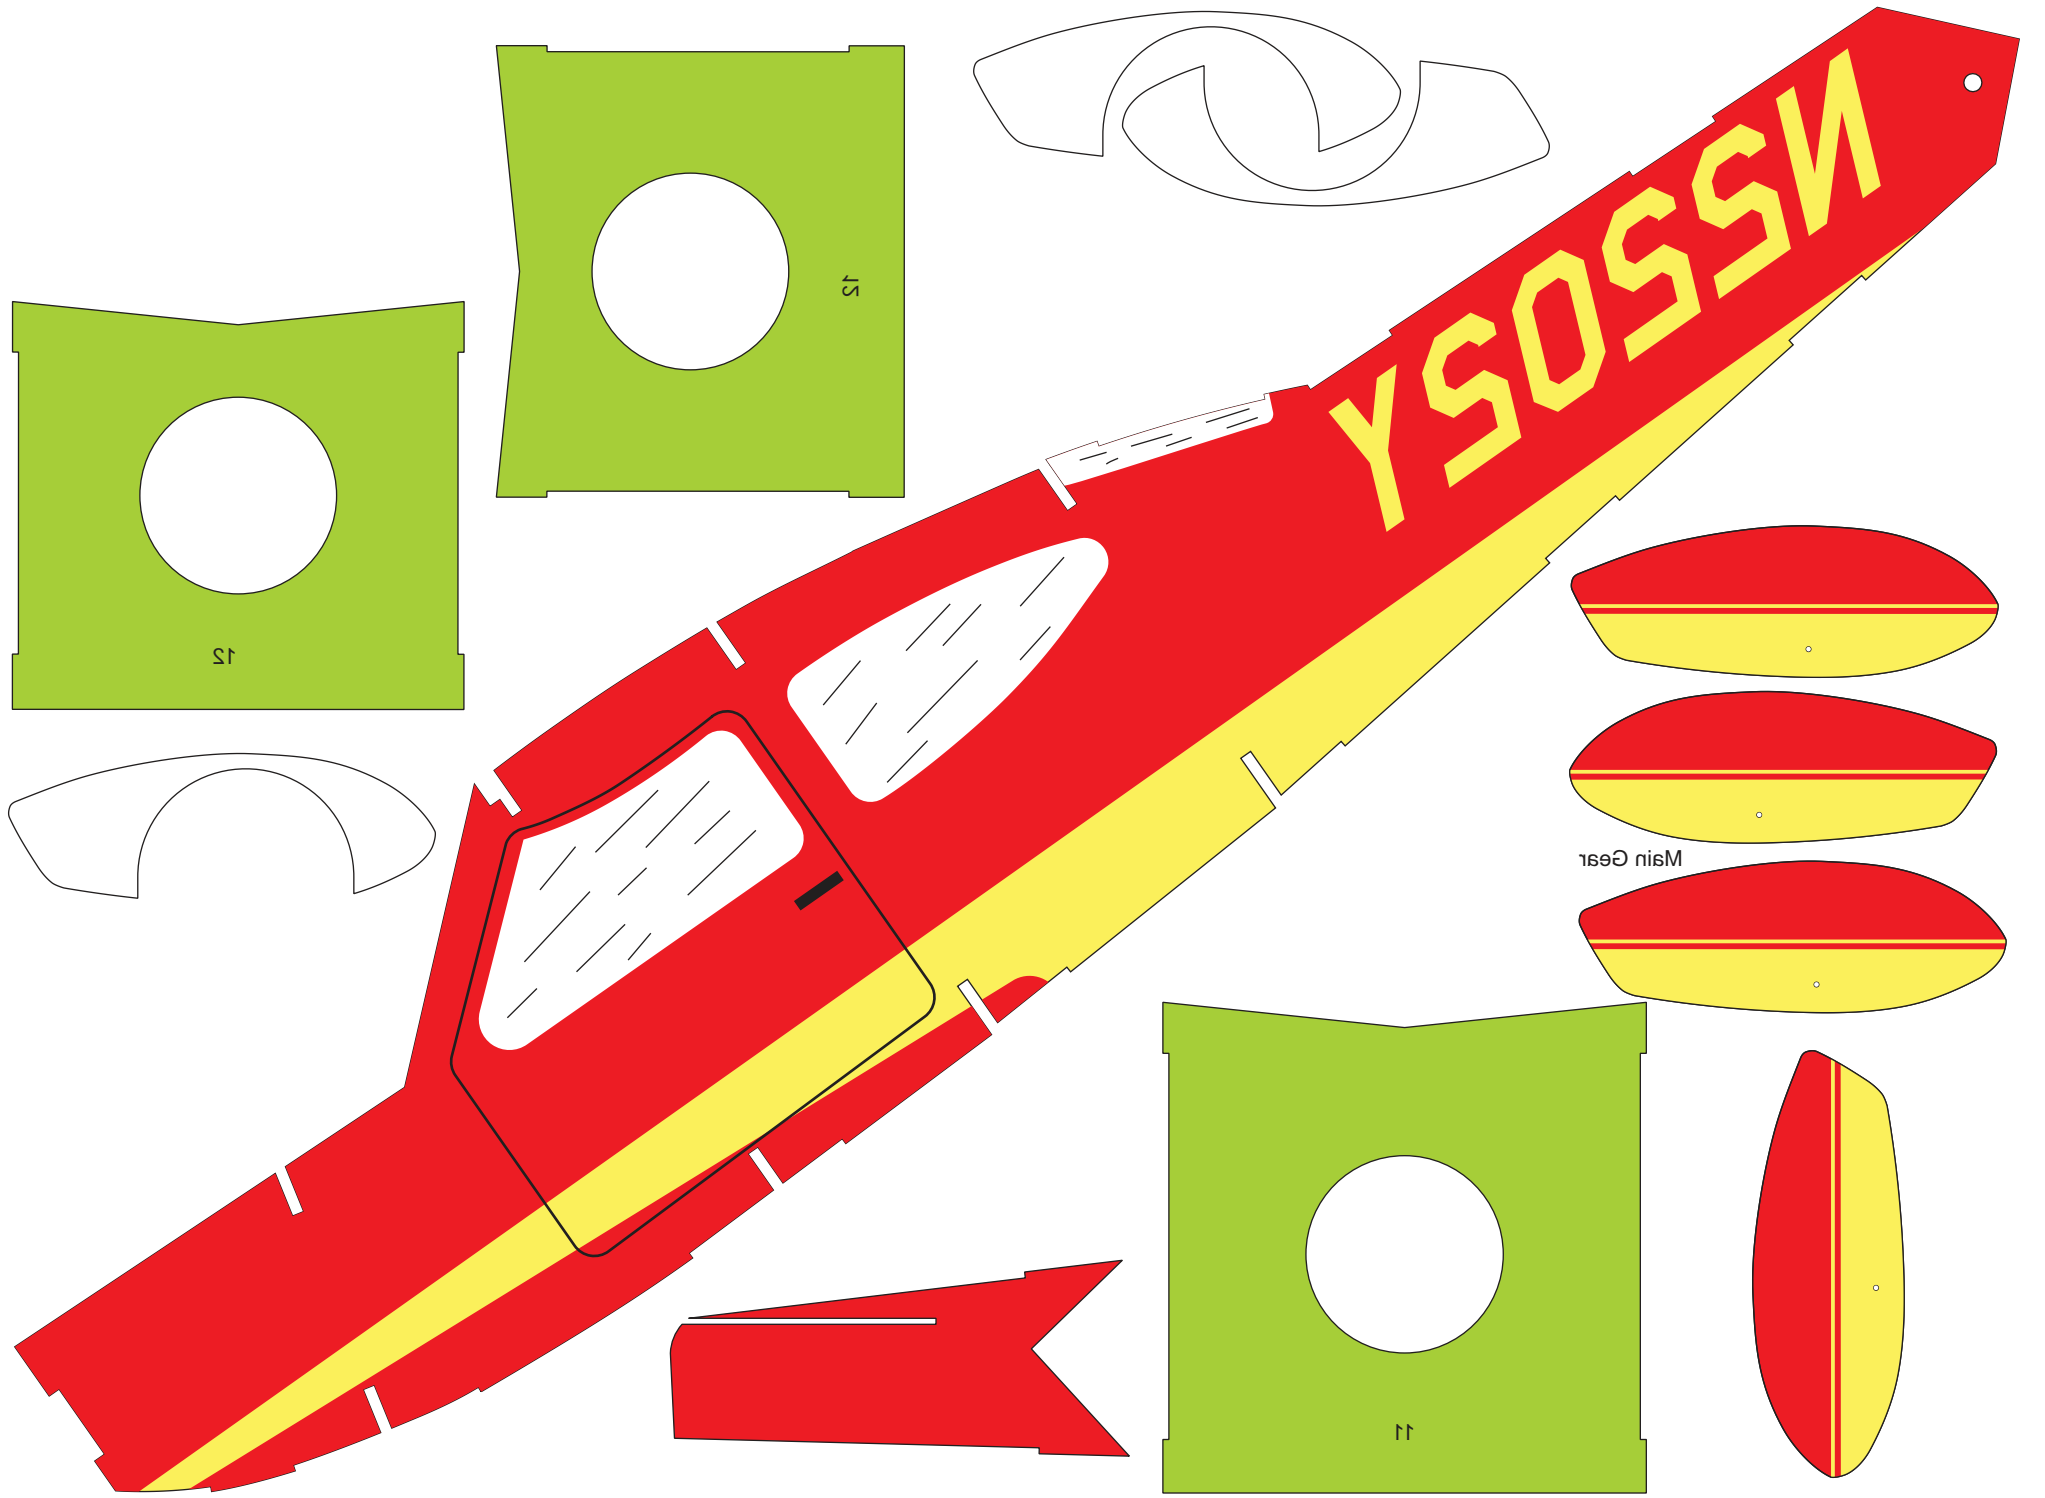

Nose Block Keys

Main LG Covers

8

7

e

8

Nose Wheel

Nose Wheel

a

50

MISSOSY

15

15

11

Main Gear