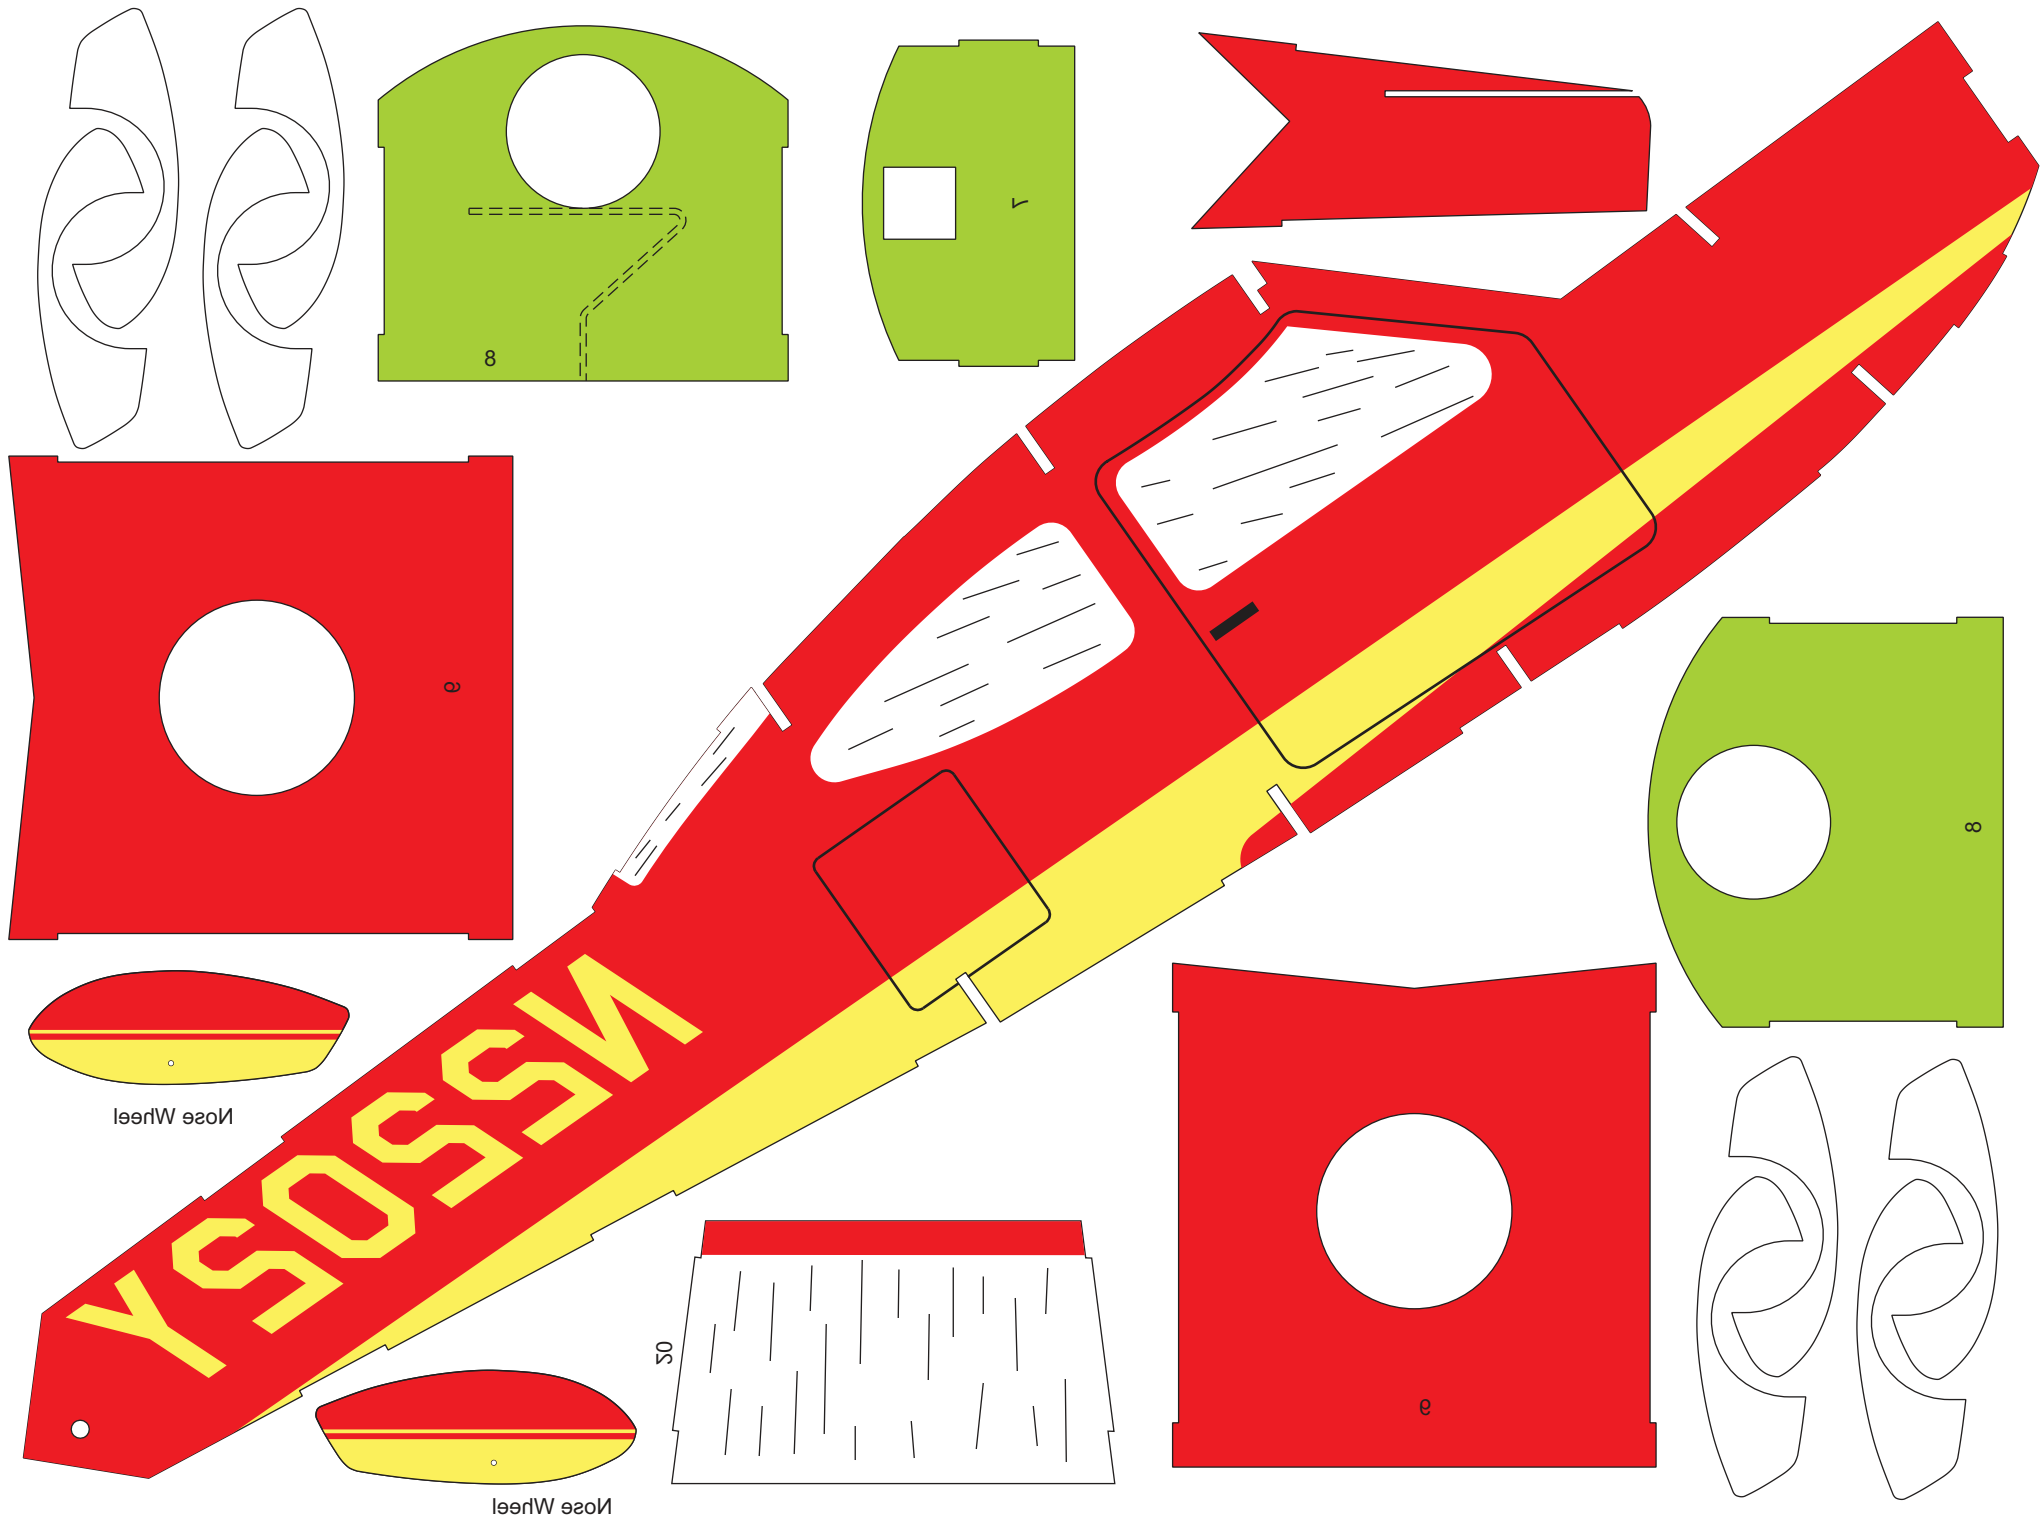

Nose Block Keys

Main LG Covers

8

7

e

8

Nose Wheel

Nose Wheel

a

50

MISSOSY

15

15

11

Main Gear