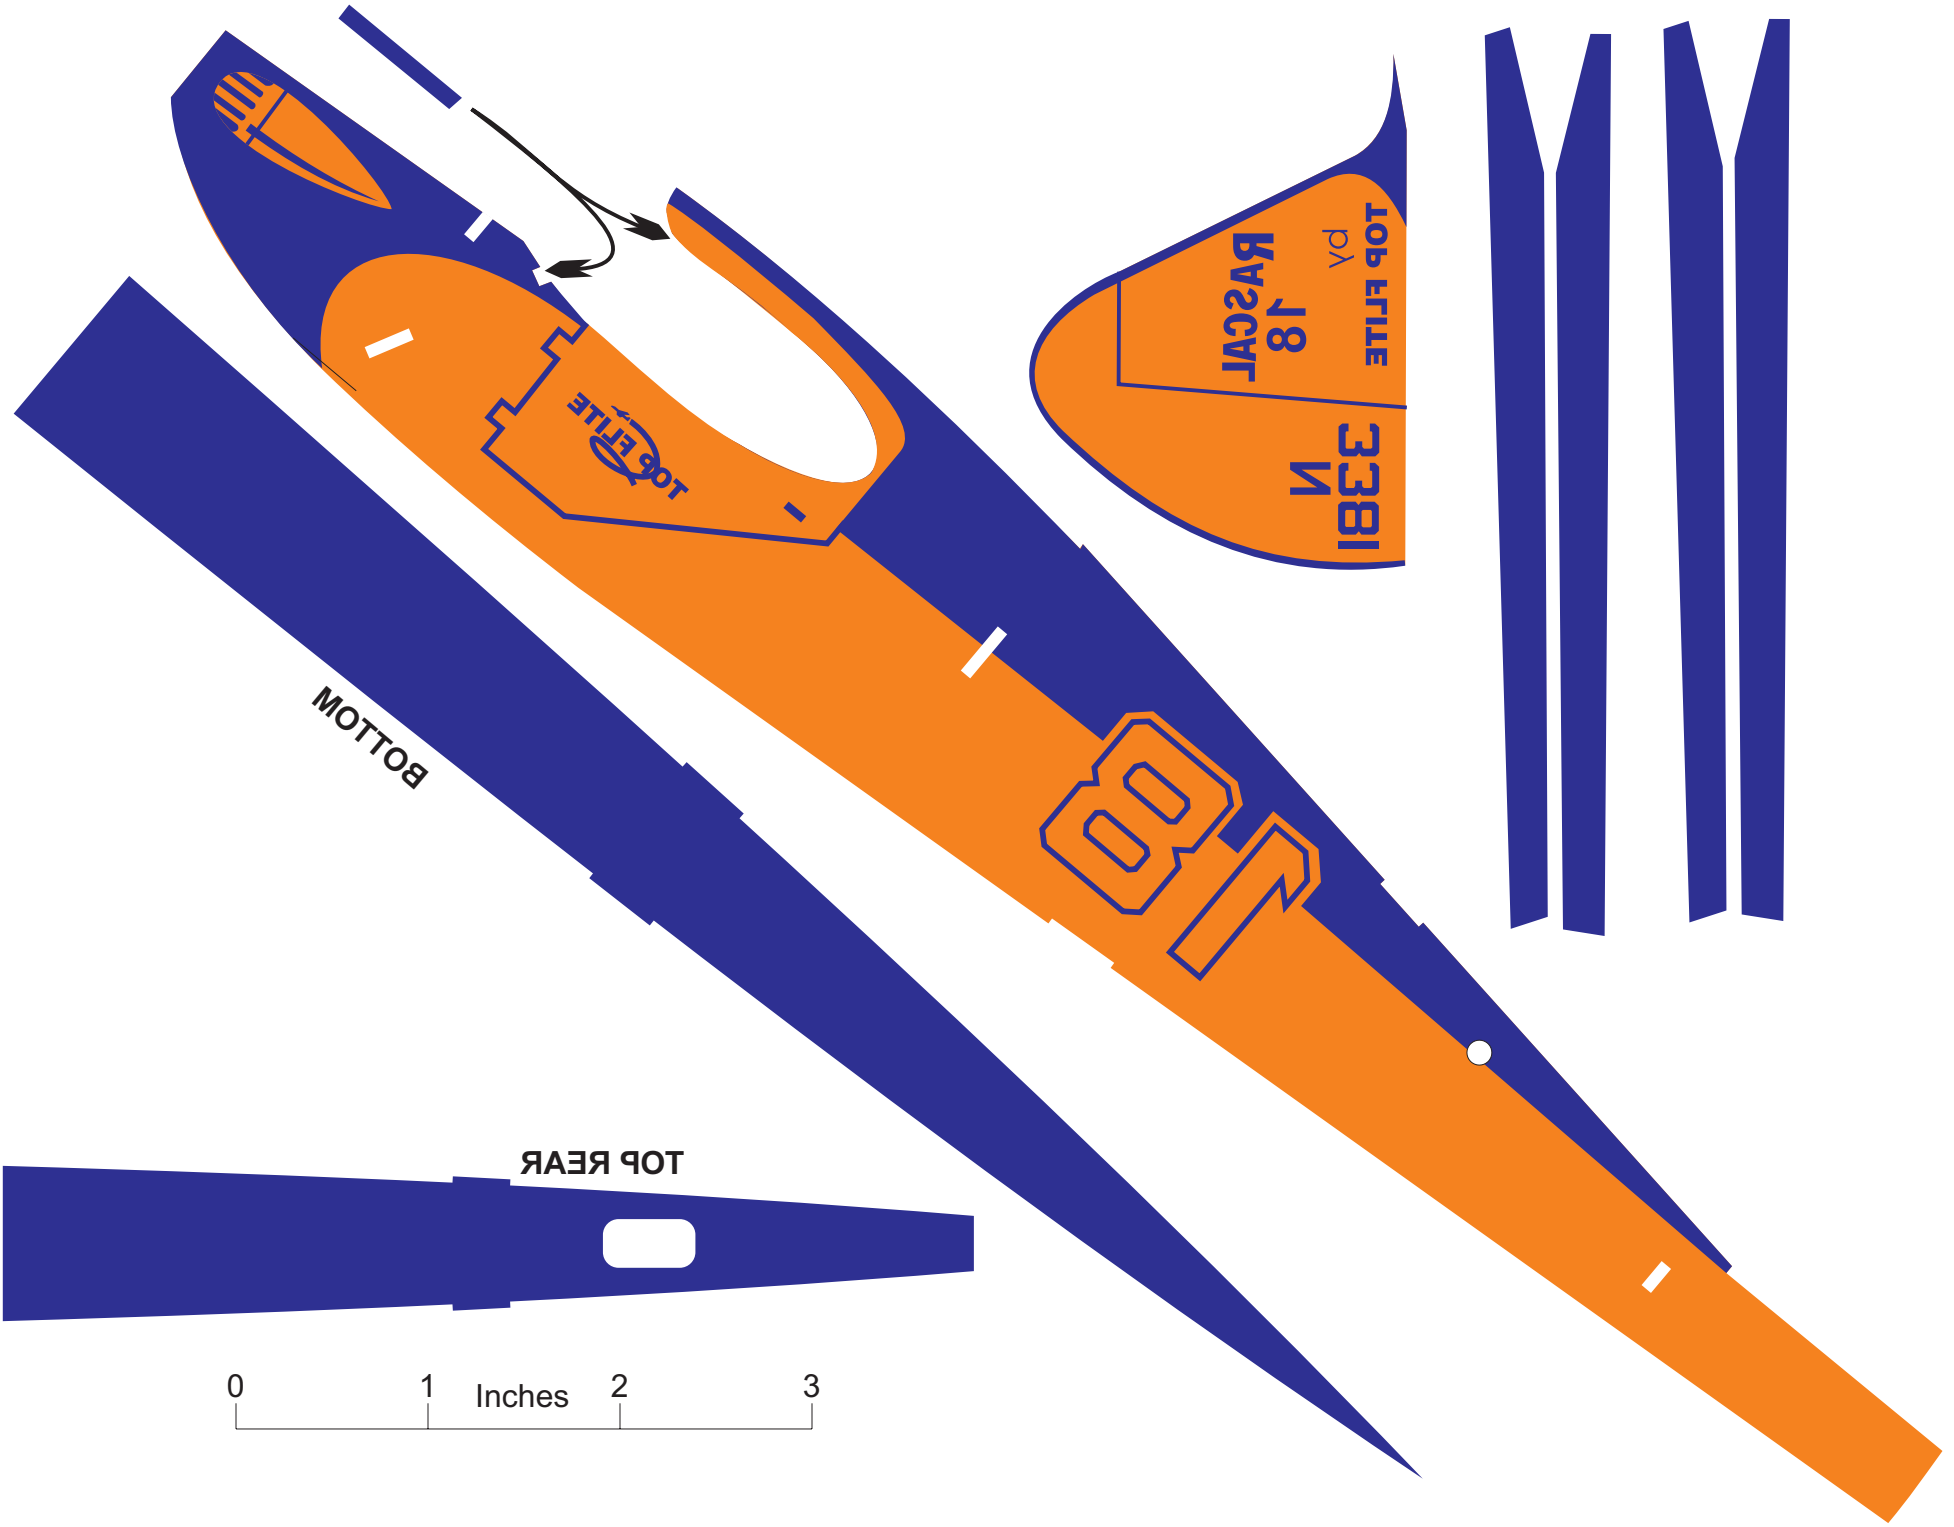

LE

Wing ribs - locate at the end of the struts

LE

Wing ribs - locate at the dihedral joint

0 1 2 3
Inches

BOTTOM

TOP REAR

TOP FLITE
RASCAL
18
N

3381
N

1" Diameter under
each wing tip

1" Diameter under
each wing tip