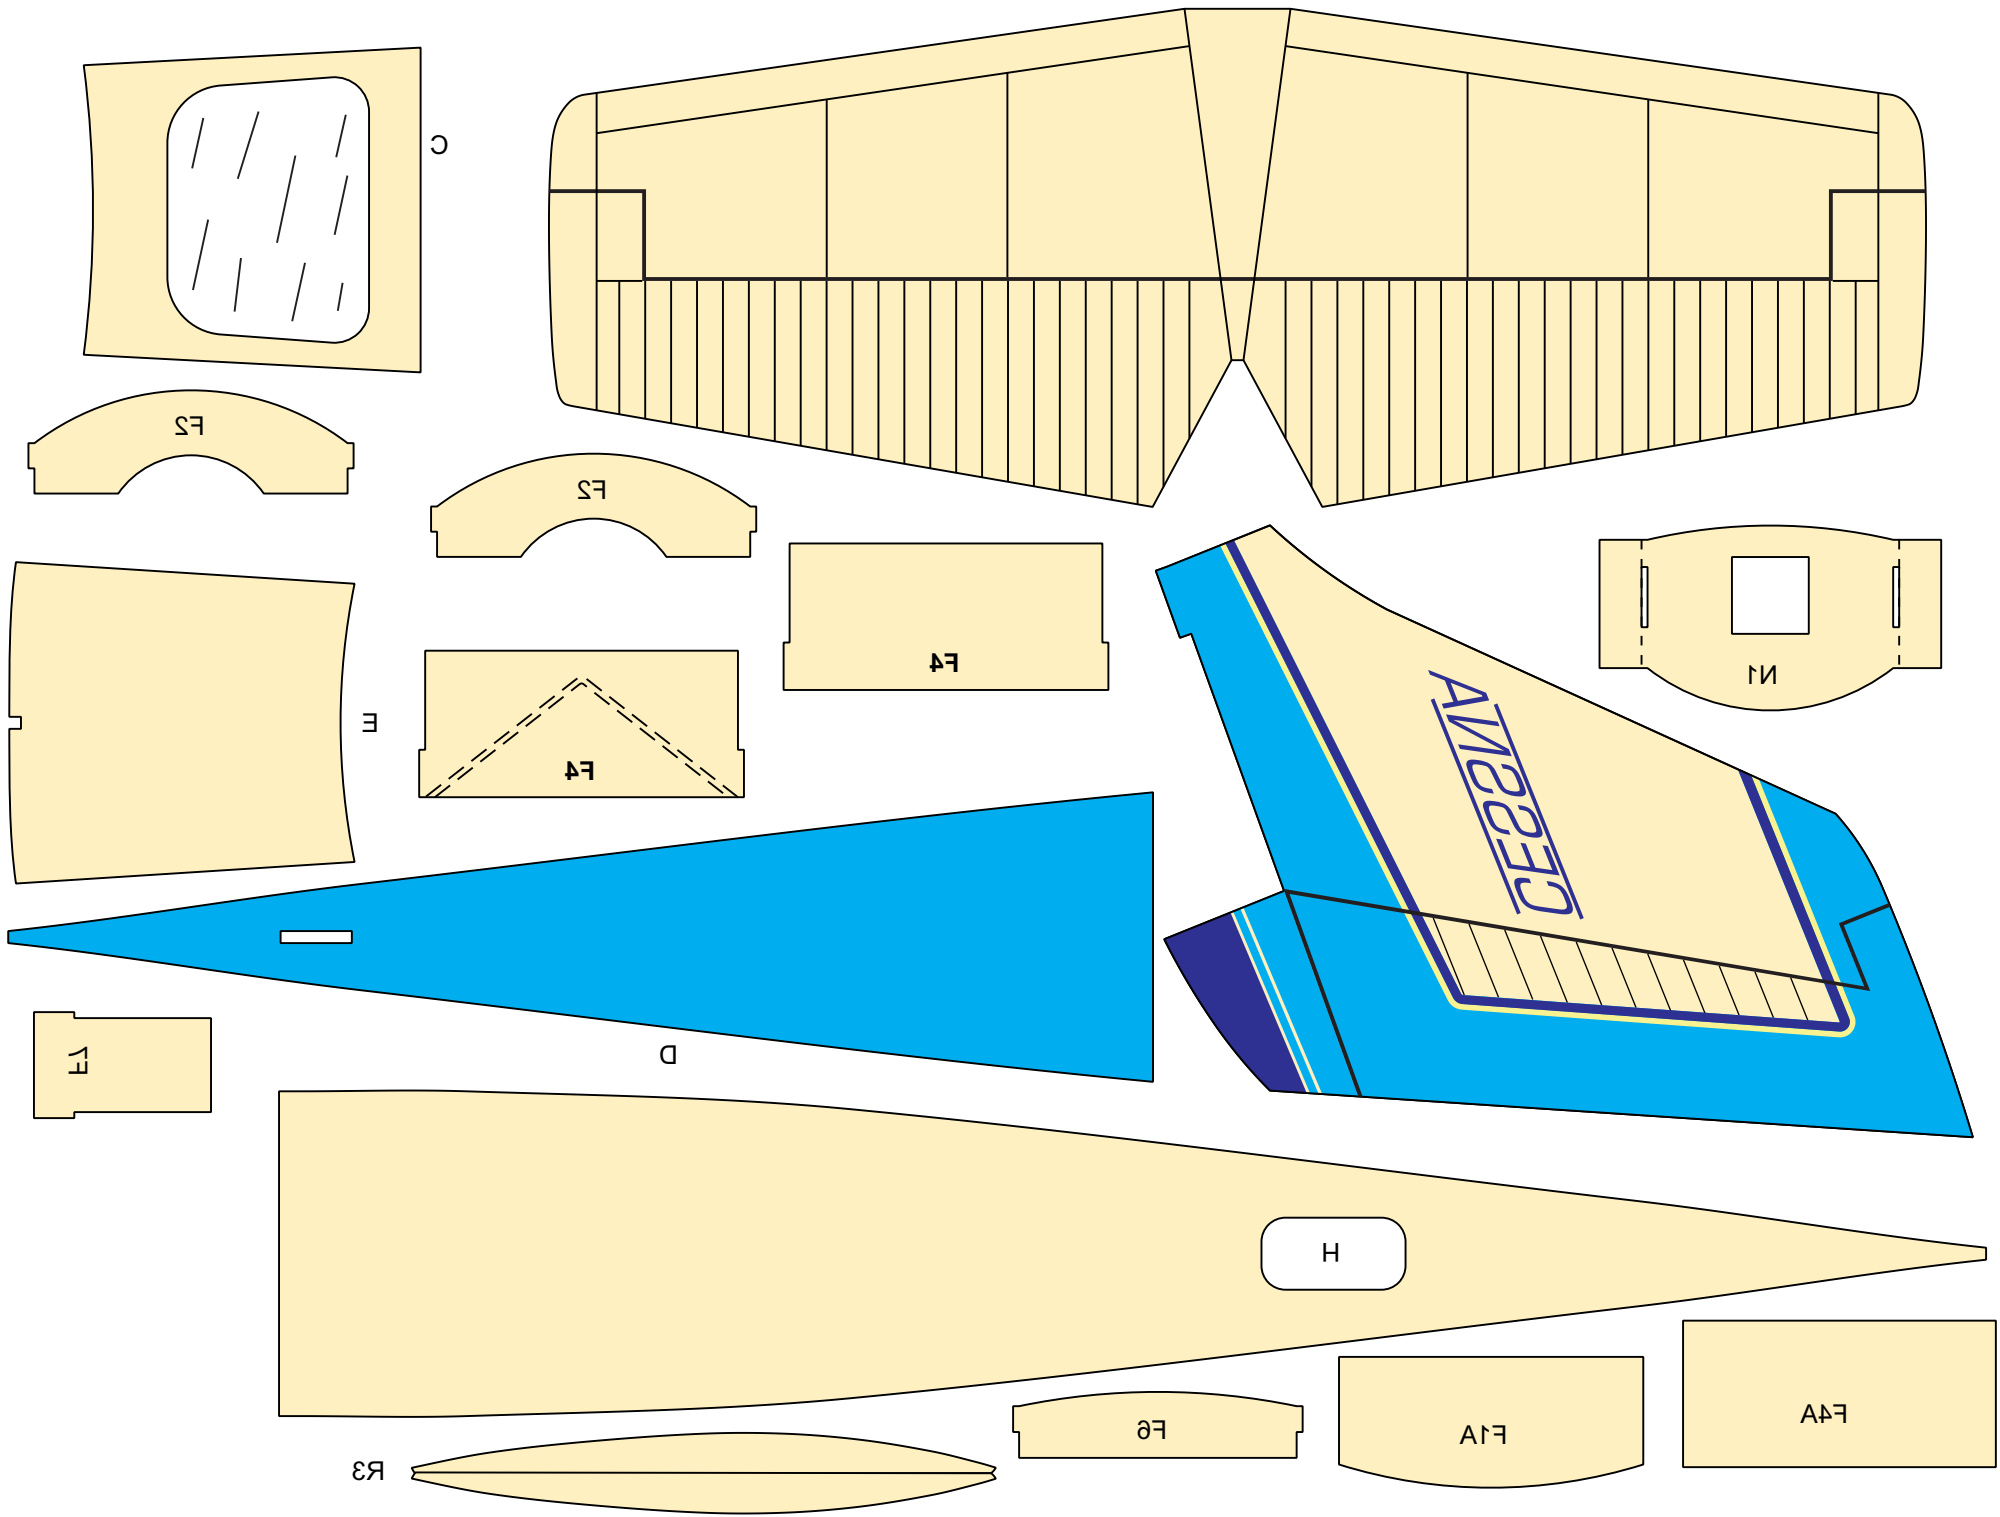

Nose Block Keys

R1

R1

R3

Landing Gear Covers

Nose Wheel